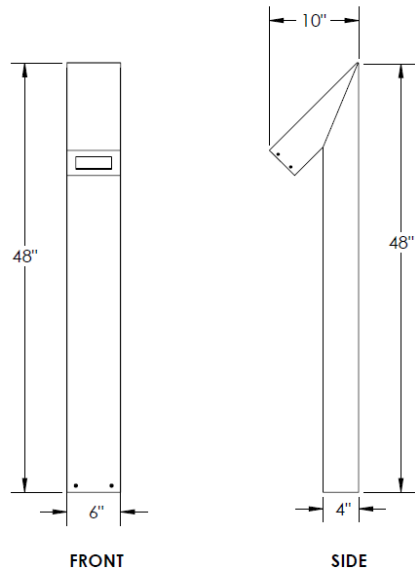

Date: _____

Type: _____

Project: _____

ZOLO BOLLARD

Modern & simplistic design with angled upper assembly. Body has smooth and sharp corners.

Construction: Fixture housing constructed from 6061 aluminum alloy. Weatherproof silicon gasket seal for all weather protection. Stainless steel external hardware for corrosion resistance.

Mounting: Aluminum base anchors to 4 flush-mounted bolts.

Lamp: High power LEDs with 50,000 hrs. rated lamp life
L70% lumen maintenance
3000K, 3500K, 4000K, 5000K color temperature
CRI 80

Light distribution: Forward throw

Driver: 60Hz, 120-277V / 347V electronic LED driver, thermally protected with low THD. 2kV native surge protection and 2.5kV ringwave with 90°C maximum case hot spot temperature. Operating temperature ranging between -10°C to 50°C.

Options: 0-10V Dimming, 5KV/10KV/15KV surge protector, single fuse, ground fault receptacle, custom height (contact Factory)

Finish: Black, White, Silver Gray, Bronze
(Custom color available upon request)

Listing: Complies with CSA & UL Standards, for indoor and outdoor location.

Warranty: [5-year limited warranty](#)

MOUNTING DETAILS:

Anchorbolt Size: 1/2" X 12" X 1-3/8"