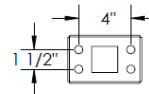

MOUNTING DETAILS:

Anchorbolt Size: 1/2" X 12" X 1-3/8"