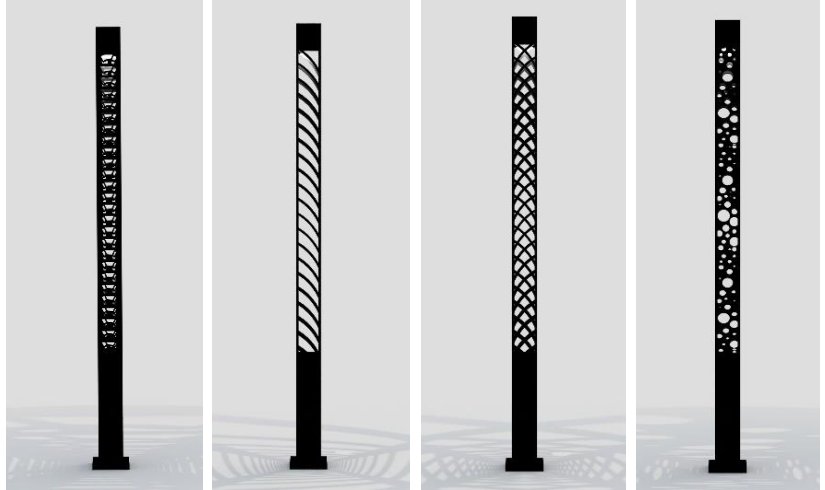

### ZEB LIGHT COLUMN

With a design that is inspired by our natural surroundings, this attractive light column adds visual element to vast landscape architecture day or night. Illumination comes from within by a single top mounted luminaire directing light downwards & outwards. Fabricated from aluminum extrusion with intricate laser design giving a modern appeal. Create a variety of dramatic visual effects from simple single to interchangeable colored LED options. Available in 3 standard sizes. Contact Factory for custom lengths.

Name	Width	Height		Lamping & Lumens*		Color Temp	Electrical		Mounting	
ZEB	8	10	10ft	16W LED	1400	3000K	UNV	120-277V	ABT	Anchors, Bolts & Template
		12	12ft	20W LED	1700	3500K	HLV	347-480V		
		14	14ft	28W LED	2300	4000K				
						5000K				
Contact for other lengths & sizes				Contact for other wattages & lumens						

Lens		Light Pattern		Options		Finishes	
CPL	Clear polycarbonate lens (Std)	TY5	Type V (Std)	TP/TS	Tamperproof Hardware & Screws	BL	Black
				DM	0-10V Dimming	BZ	Bronze
				RGBW	Color changing LEDs	WH	White
				PC	Button Photocell, voltage specific	SG	Silver Grey
				SF	Single Fuse		
				GFR	Ground Fault Receptacle	CC	Custom Color
Contact for custom design options							

**Dimensions & Mounting** (drawings are not to scale)

**Anchoring Details:**

**Anchorbolt Size:** 3/4" X 18" X 3-3/4"

- Hot dipped Galvanized anchor bolts
- Galvanized steel hex nuts
- Galvanized steel flat washers