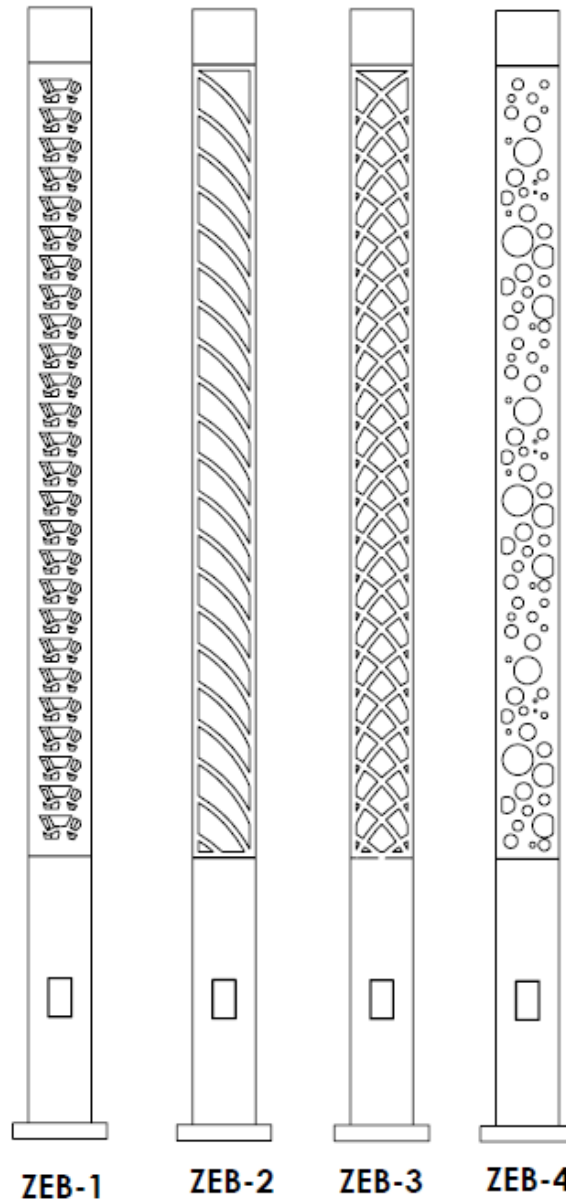

### ZEB LIGHT COLUMN

With a design that is inspired by our natural surroundings, this attractive light column adds visual element to vast landscape architecture day or night. Illumination comes from within by a single top mounted luminaire directing light downwards & outwards. Fabricated from aluminum extrusion with intricate laser design giving a modern appeal. Create a variety of dramatic visual effects from simple single to interchangeable colored LED options. Available in 3 standard sizes. Contact Factory for custom lengths.

Name	Width	Height		Lamping & Lumens*		Color Temp	Electrical		Mounting	
ZEB	8	10	10ft	16W LED	1400	3000K	UNV	120-277V	ABT	Anchors, Bolts & Template
		12	12ft	20W LED	1700	3500K	HLV	347-480V		
		14	14ft	28W LED	2300	4000K				
						5000K				
Contact for other lengths & sizes				Contact for other wattages & lumens						

Lens		Light Pattern		Options		Finishes	
CPL	Clear polycarbonate lens (Std)	TY5	Type V (Std)	TP/TS	Tamperproof Hardware & Screws	BL	Black
				DM	0-10V Dimming	BZ	Bronze
				RGBW	Color changing LEDs	WH	White
				PC	Button Photocell, voltage specific	SG	Silver Grey
				SF	Single Fuse		
				GFR	Ground Fault Receptacle	CC	Custom Color
Contact for custom design options							

**Dimensions & Mounting** (drawings are not to scale)

**Anchoring Details:**

**Anchorbolt Size:** 3/4" X 18" X 3-3/4"

- Hot dipped Galvanized anchor bolts
- Galvanized steel hex nuts
- Galvanized steel flat washers