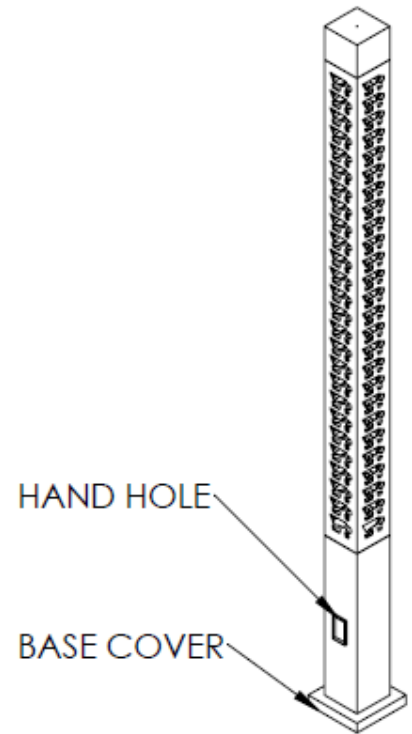

### ZEB LIGHT COLUMN

With a design that is inspired by our natural surroundings, this attractive light column adds visual element to vast landscape architecture day or night. Illumination comes from within by a single top mounted luminaire directing light downwards & outwards. Fabricated from aluminum extrusion with intricate laser design giving a modern appeal. Create a variety of dramatic visual effects from simple single to interchangeable colored LED options. Available in 3 standard sizes. Contact Factory for custom lengths.

Name	Width	Height		Lamping & Lumens*		Color Temp	Electrical		Mounting	
ZEB	8	10	10ft	16W LED	1400	3000K	UNV	120-277V	ABT	Anchors, Bolts & Template
		12	12ft	20W LED	1700	3500K	HLV	347-480V		
		14	14ft	28W LED	2300	4000K				
						5000K				
Contact for other lengths & sizes				Contact for other wattages & lumens						

Lens		Light Pattern		Options		Finishes	
CPL	Clear polycarbonate lens (Std)	TY5	Type V (Std)	TP/TS	Tamperproof Hardware & Screws	BL	Black
				DM	0-10V Dimming	BZ	Bronze
				RGBW	Color changing LEDs	WH	White
				PC	Button Photocell, voltage specific	SG	Silver Grey
				SF	Single Fuse		
				GFR	Ground Fault Receptacle	CC	Custom Color
Contact for custom design options							

**Dimensions & Mounting** (drawings are not to scale)

**Anchoring Details:**

**Anchorbolt Size:** 3/4" X 18" X 3-3/4"

- Hot dipped Galvanized anchor bolts
- Galvanized steel hex nuts
- Galvanized steel flat washers