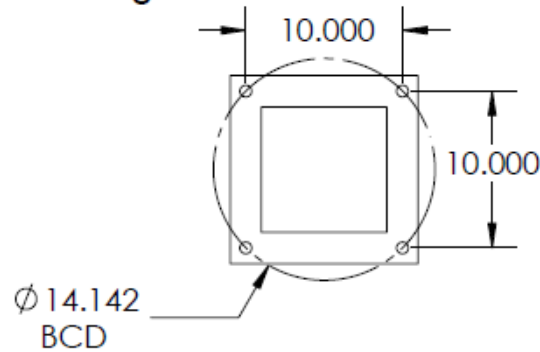

**Dimensions & Mounting** (drawings are not to scale)

**Anchoring Details:**

**Anchorbolt Size:** 3/4" X 18" X 3-3/4"

- Hot dipped Galvanized anchor bolts
- Galvanized steel hex nuts
- Galvanized steel flat washers