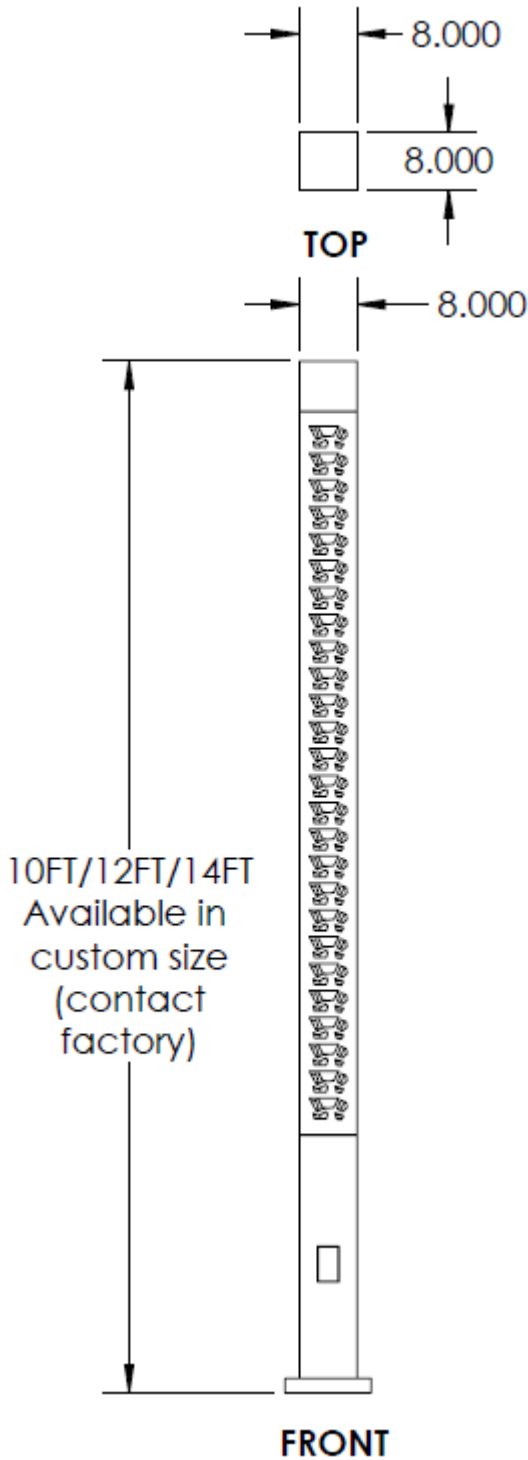

### ZEB LIGHT COLUMN

With a design that is inspired by our natural surroundings, this attractive light column adds visual element to vast landscape architecture day or night. Illumination comes from within by a single top mounted luminaire directing light downwards & outwards. Fabricated from aluminum extrusion with intricate laser design giving a modern appeal. Create a variety of dramatic visual effects from simple single to interchangeable colored LED options. Available in 3 standard sizes. Contact Factory for custom lengths.

Name	Width	Height		Lamping & Lumens*		Color Temp	Electrical		Mounting	
ZEB	8	10	10ft	16W LED	1400	3000K	UNV	120-277V	ABT	Anchors, Bolts & Template
		12	12ft	20W LED	1700	3500K	HLV	347-480V		
		14	14ft	28W LED	2300	4000K				
						5000K				
Contact for other lengths & sizes				Contact for other wattages & lumens						

**Dimensions & Mounting** (drawings are not to scale)

**Anchoring Details:**

**Anchorbolt Size:** 3/4" X 18" X 3-3/4"

- Hot dipped Galvanized anchor bolts
- Galvanized steel hex nuts
- Galvanized steel flat washers