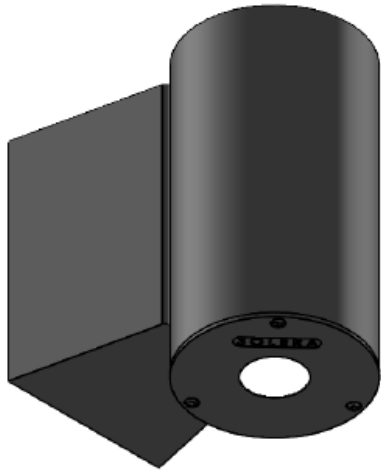

Dimensions & Mounting (measurements in inches; drawings are not to scale)

SRBK5