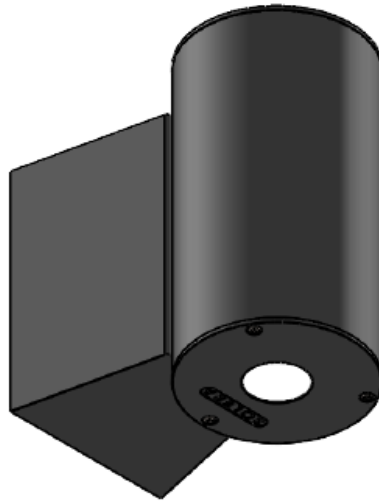

Dimensions & Mounting (measurements in inches; drawings are not to scale)

2SRBK5