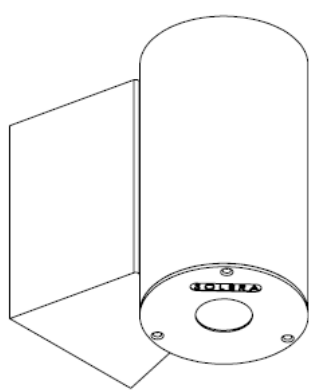

Dimensions & Mounting (measurements in inches; drawings are not to scale)

SRBK5