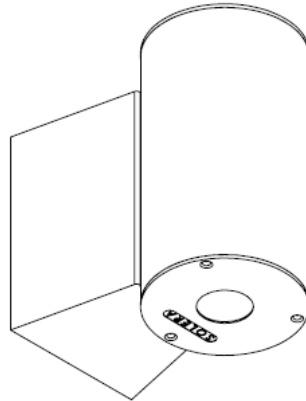

Date: \_\_\_\_\_

Type: \_\_\_\_\_

Project: \_\_\_\_\_

**SRBK5 or 2SRBK5**  
**EXTERIOR CYLINDER**

Exterior wall mounted cylinder with 5" diameter aluminum extrusion housing. Door frames are silicone gasketed for all-weather protection. Standard offering has wide beam light distribution that could be up or down light only (SRBK5) or both up & down light (2SRBK5).

### Dimensions & Mounting (measurements in inches; drawings are not to scale)

SRBK5

2SRBK5