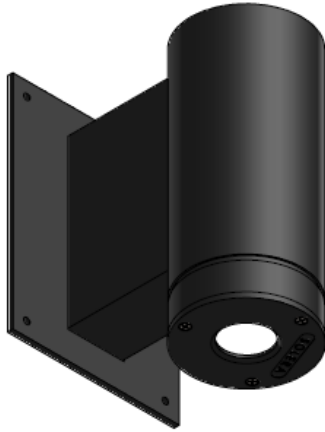

Dimensions & Mounting (measurements in inches; drawings are not to scale)

SRBK4