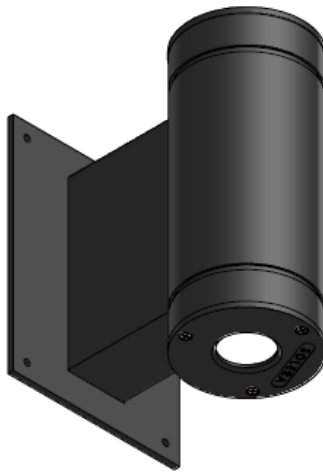

Dimensions & Mounting (measurements in inches; drawings are not to scale)

2SRBK4