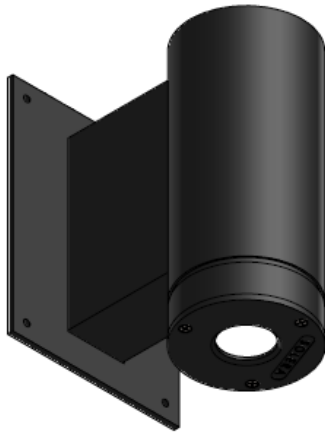

Dimensions & Mounting (measurements in inches; drawings are not to scale)

SRBK4