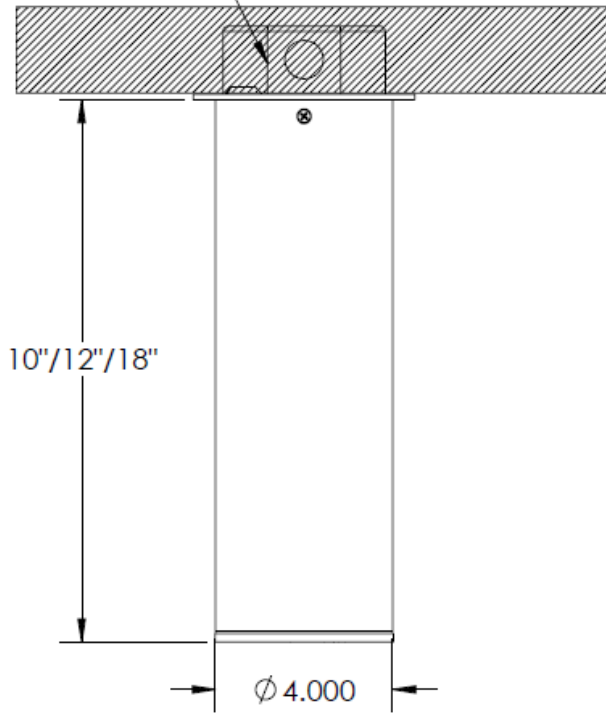

Date:

Type:

Project:

SRBC-4 CEILING MOUNT

4" cylindrical luminaire that emits light downwards direct from ceiling. Housing is made from aluminum extrusion, silicone sealed for full weather protection. Three (3) sizes available. Check out other mounting options.

Name	Sizes	Light Engine	Lumens*	Color Temp	Electrical	Mounting
SRBC-4	10	4 X 10"	15W LED	5000K	UNV 120-277V	CM Ceiling mounted
	12	4 X 12"		4000K	HLV 347-480V	P48 Fixture suspended from a 48" pendant stem
	18	4 X 18"		3500K 3000K	AC48	Fixture suspended from a 48" aircraft cable

Dimensions & Mounting (measurements in inches; drawings are not to scale)

RECESSED J-BOX
(BY OTHERS)

ALUMINUM
FIXTURE HOUSING

CLEAR LENS

MOUNTING OPTIONS:

SRBC-4

AC48

P48