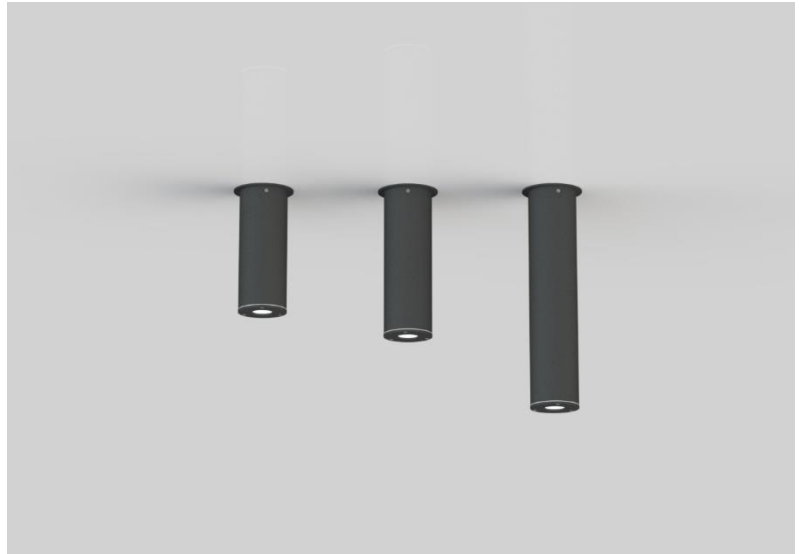

Date:

Type:

Project:

SRBC-4 CEILING MOUNT

4" cylindrical luminaire that emits light downwards direct from ceiling. Housing is made from aluminum extrusion, silicone sealed for full weather protection. Three (3) sizes available. Check out other mounting options.

Name	Sizes	Light Engine	Lumens*	Color Temp	Electrical	Mounting
SRBC-4	10	4 X 10"	15W LED	5000K	UNV 120-277V	CM Ceiling mounted
	12	4 X 12"		4000K	HLV 347-480V	P48 Fixture suspended from a 48" pendant stem
	18	4 X 18"		3500K 3000K	AC48	Fixture suspended from a 48" aircraft cable

Lens	Light Pattern	Options	Finishes
CG Clear lens (Std)	WB-D Wide beam, down light (Std)	DM 0-10V dimming	BL Black
	MB-D Medium beam, down light	TP Tamperproof hardware & screws	WH White
	NB-D Narrow beam, down light	MP Mono-point mounting	SG Silver Grey
			BZ Bronze
			BA4 Brushed aluminum #4
			CC Custom Color