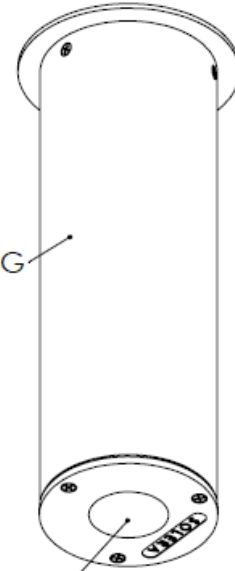

Date:

Type:

Project:

SRBC-4 CEILING MOUNT

4" cylindrical luminaire that emits light downwards direct from ceiling. Housing is made from aluminum extrusion, silicone sealed for full weather protection. Three (3) sizes available. Check out other mounting options.

Lens	Light Pattern	Options	Finishes
CG Clear lens (Std)	WB-D Wide beam, down light (Std)	DM 0-10V dimming	BL Black
	MB-D Medium beam, down light	TP Tamperproof hardware & screws	WH White
	NB-D Narrow beam, down light	MP Mono-point mounting	SG Silver Grey
			BZ Bronze
			BA4 Brushed aluminum #4
			CC Custom Color

Dimensions & Mounting (measurements in inches; drawings are not to scale)

RECESSED J-BOX
(BY OTHERS)

ALUMINUM
FIXTURE HOUSING

CLEAR LENS

MOUNTING OPTIONS:

SRBC-4

AC48

P48