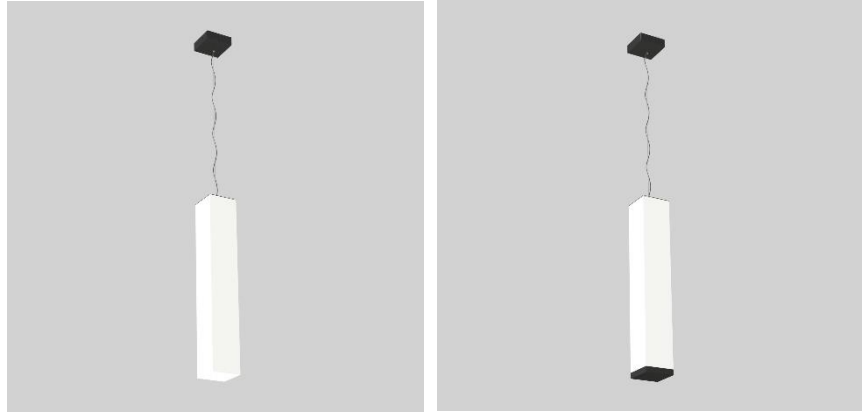

**Date:**  
**Type:**  
**Project:**

**SBP-O PENDANT**

A cuboidal pendant that is illuminated on all sides; with an opal rectangular lens hanging from an extruded top cap. Choose from different sizes. Opal lens at the bottom is standard. Down light & solid metal bottom are options.

Name	Size	Lamping	Lumens*	Color Temp	Electrical			Mounting
SBP-O	4 x 24	15W LED	2640	3000K	UNV	120-277V	P36-CMB	36" sturdy stem from a ballast canopy
	6 x 36	24W LED	4224	3500K	HLV	347-480V	AC48-CMB	48" aircraft cable from a ballast canopy
	8 x 48	44W LED	7744	4000K				
	10 x 48	44W LED	7744	5000K				
	12 x 60	56W LED	9856					

Contact for custom lengths, wattages, & lumens

Lens		Light Pattern		Options			Finishes	
OAL	Opal acrylic rectangular lens (Std)	EG	Encompassing glow (Std)	DM	0-10V Dimming	BL	Black	
		EG + D15	Encompassing glow + downlight, 15 degrees	DM1	1% dimming	BZ	Bronze	
		EG + D10	Encompassing glow + downlight, 10 degrees	SV	Swivel Canopy	WH	White	
				RB	Remote driver	SG	Silver Grey	
				SF	Single fuse			
				RGBW	Color changing LEDs	BA4	Brushed Aluminum #4	
				SMB	Solid metal bottom	CC	Custom Color	