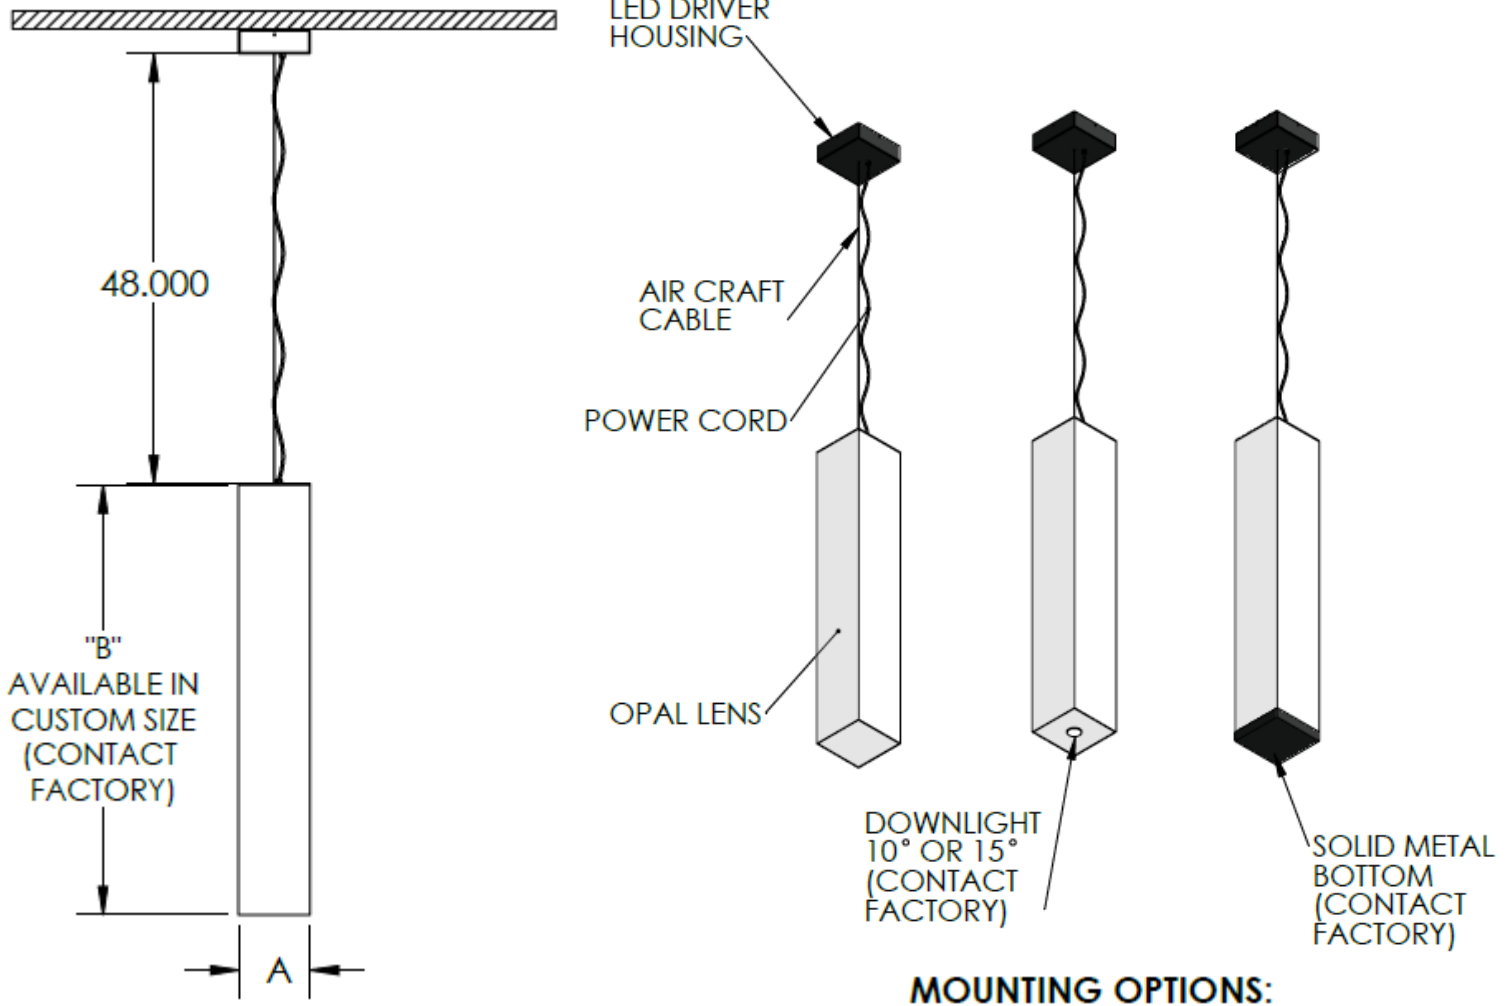

**Date:**  
**Type:**  
**Project:**

**SBP-O PENDANT**

A cuboidal pendant that is illuminated on all sides; with an opal rectangular lens hanging from an extruded top cap. Choose from different sizes. Opal lens at the bottom is standard. Down light & solid metal bottom are options.

**Dimensions & Mounting** (drawings are not to scale; all dimensions in inches)

**MOUNTING OPTIONS:**

**AC-48**

**P-36**

PRODUCT	DIM "A"	DIM "B"
SSBP-O-4	4" SQ	24"
SSBP-O-6	6" SQ	36"
SSBP-O-8	8" SQ	48"
SSBP-O-10	10" SQ	48"
SSBP-O-12	12" SQ	60"