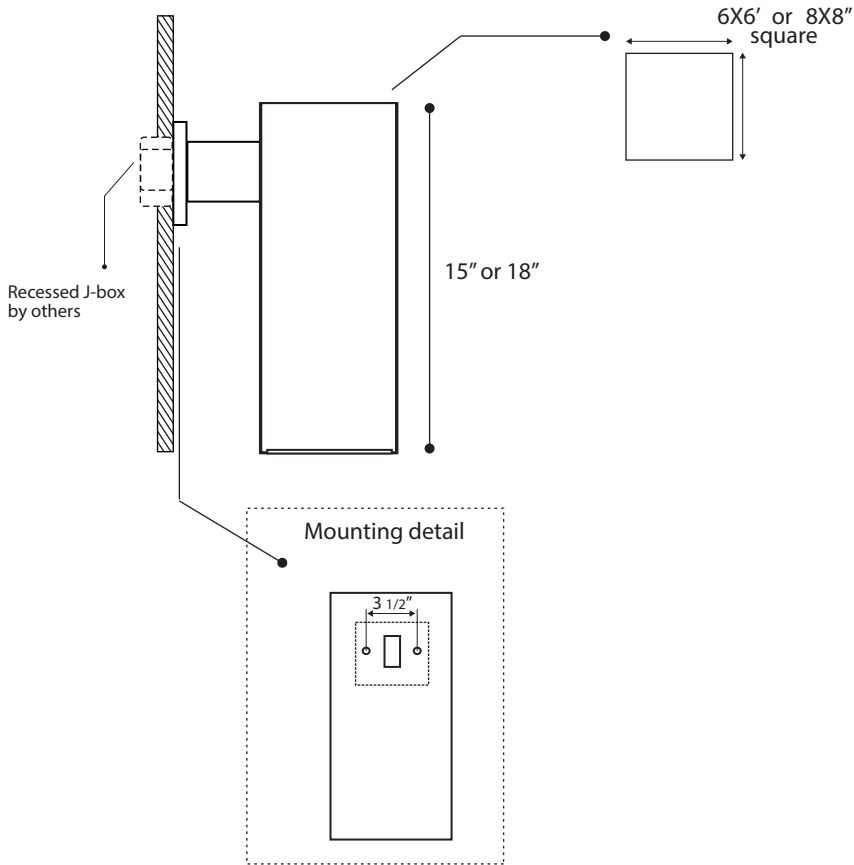

Mounting		Lens		Light Pattern		Options		Finishes	
WM	Wall mount	CG	Clear glass lens	WB	Wide beam	DM	0-10V dimming	Standard	
		FG	Frosted glass lens	MB	Medium beam	WL	Wet location	BL	Black
		PG	Prismatic glass lens	NB	Narrow beam	PC	Button photocell	WH	White
						RGBW	Programmable color changing LEDs	SG	Silver Grey
						TP	Tamperproof hardware	BZ	Bronze
						TS	Tamperproof screws	CC	Custom Color
						AEL	Quartz restrrike (relay)	See website for custom colors. Contact factory for physical samples.	
						MEL	Quartz restrrike (no relay)		

- Lumens are based on max wattage & 5000K CCT
- IES files available upon request
- Std - Standard Offering

Dimensions & Mounting:

Please note that drawings are not to scale.

Listing:

Complies to CSA and UL standards.