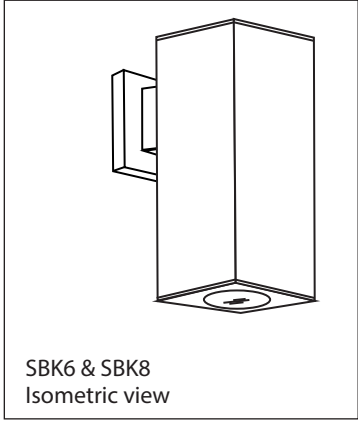

Dimensions & Mounting:

Please note that drawings are not to scale.