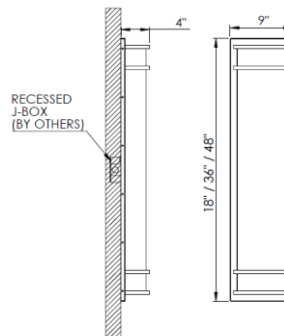

DGW-SQ:

Variations

2C	2UD	3G	CR
CRS	2V	4G-PERF	3G-PERF