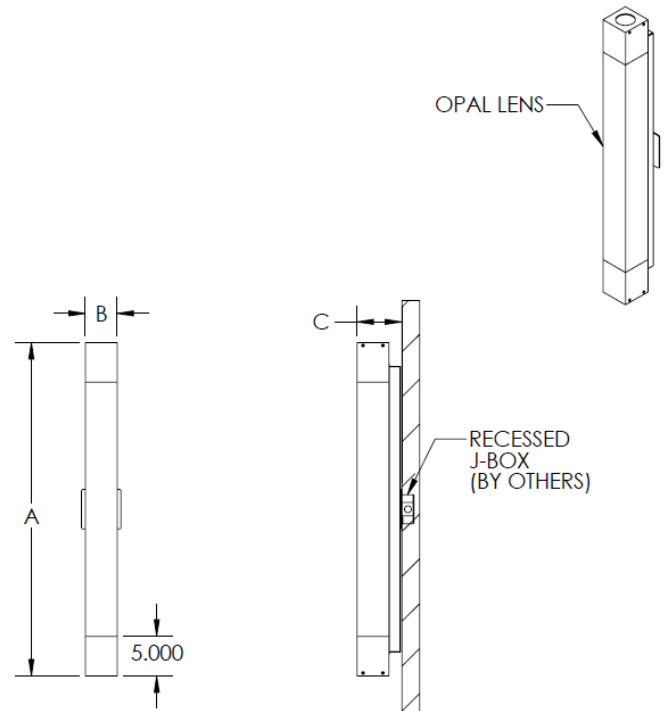

**Warranty:** [5-year limited warranty](#)

FIXTURE	DIM-A	DIM-B	DIM-C
QUANTUM-24	24.00"	4.00"	5.625"
QUANTUM-42	42.00"	4.00"	5.625"

--	--	--	--	--	--	--	--	--

Name	Light Engine	Color Temperature	Electrical	Mounting	Lens	Light Pattern	Options		Finish
QUANTUM-24	12W LED (max)	3000K	UNV	WM-OCT	OAL	EG (std)	DM	DM1	BL
QUANTUM-42	24W LED (max)	3500K	HLV				TP	RB	BZ
		4000K					TS	WL	WH
		5000K					RGBW	EM	SG
							7W U/D		
	Contact Factory for custom lengths								CC