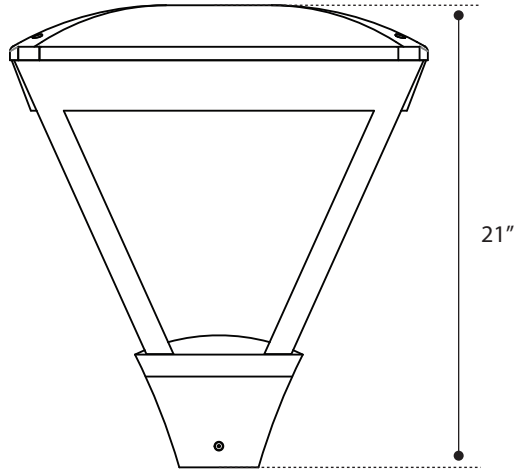

Date
Quote #
Project Name
Type

NOVO - Post Top

Description:

NOVO is a post top that is ideal for dark sky applications. Constructed of cast aluminum, all external hardware is stainless steel.

Name - Engine - Lumens - CCT - Electrical - Mounting - Lens - Pattern - Options - Finish

Please note that drawings are not to scale.

Side view

Top view

Listing:

Complies to CSA and UL standards.

Polar Graph: