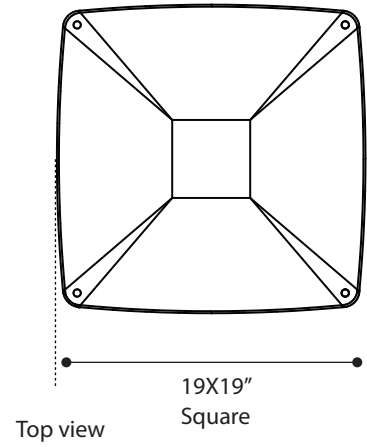

Date
Quote #
Project Name
Type

NOVO - Post Top

Description:

NOVO is a post top that is ideal for dark sky applications. Constructed of cast aluminum, all external hardware is stainless steel.

Name - Engine - Lumens - CCT - Electrical - Mounting - Lens - Pattern - Options - Finish

Please note that drawings are not to scale.

Side view

Top view

Listing:

Complies to CSA and UL standards.

Polar Graph: