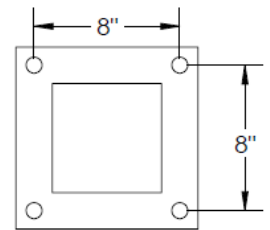

Finish: Black, White, Silver Gray, Bronze
(Custom color available upon request)

Listing: Complies with CSA & UL.
Approved for outdoor location.

Warranty: [5-year limited warranty](#)

Anchoring Details:

Anchorbolt Size: 3/4" X 18" X 3-3/4"