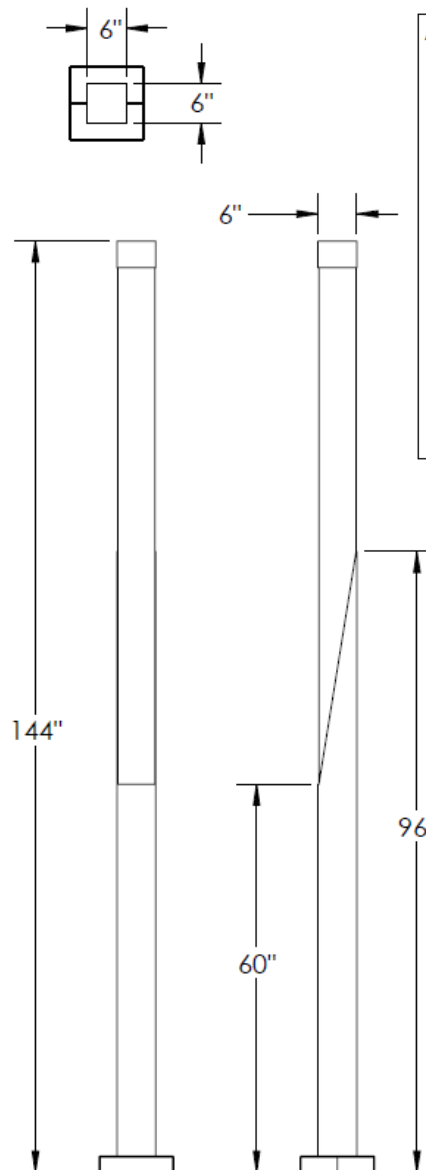

Date: _____

Type: _____

Project: _____

NEMO LIGHT COLUMN

Slim square light column with a slanting design on the shaft for a futuristic appeal

Construction: Fixture housing constructed from 6061 aluminum alloy. Weatherproof silicon gasket seal for all weather protection. Stainless steel external hardware for corrosion resistance.

Finish: Black, White, Silver Gray, Bronze
(Custom color available upon request)

Listing: Complies with CSA & UL.
Approved for outdoor location.

Warranty: [5-year limited warranty](#)

Anchoring Details:

Anchorbolt Size: 3/4" X 18" X 3-3/4"