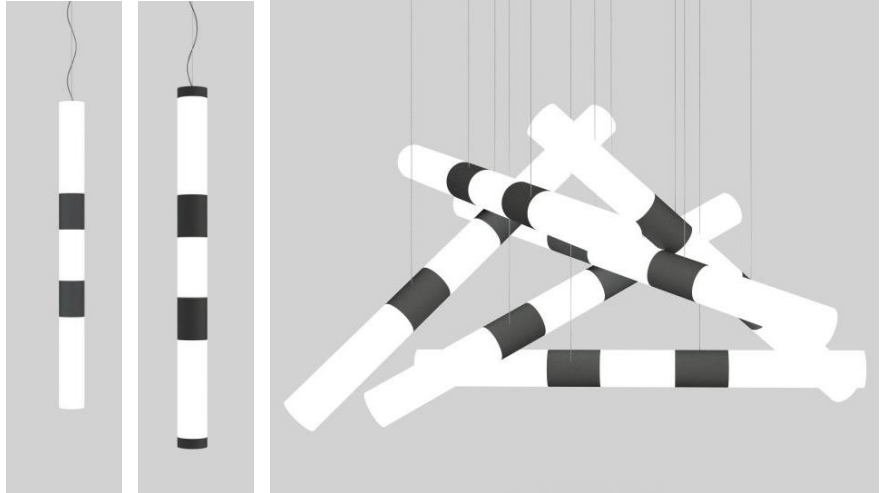

Date:
Type:
Project:

LIP-STICK - PENDANT

This is a cylindrical luminaire that can be hung in any way imaginable from the ceiling by multiple adjustable aircraft cables. The standard luminaire measures 72" long & 6" round. Two solid bands alternating with opal lens is the standard offering with option to include end caps and can be installed horizontally, vertically, in parallels, or in clusters.

Name	Lamping	Fixture Lumens*	Color Temp	Electrical		Mounting
LIP-STICK	50 W LED	6823	5000K 4000K 3000K	UNV HLV	120-277V 347-480V	AC60 60" aircraft cables with individual canopies
Contact Solera for other Wattages			Specify other	Contact Solera for other lengths		

*Lumens are based on maximum wattage and 5000K CCT
Std - standard

LIP-STICK - _____

Customization Notes:

▶▶▶ Info on this spec sheet will change without notice as product development is an ongoing process.

Dimensions & Mounting (drawings are not to scale; measurements in inches):

Polar Graph:

Type 5 Distribution

END CAP

CLUSTER

AVAILABLE IN CLUSTER AND END CAP VERSION (CONTACT FACTORY)