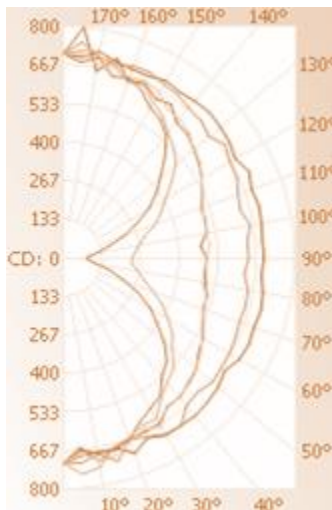

*Lumens are based on maximum wattage and 5000K CCT
Std - standard

LIP-STICK - _____

Customization Notes:

▶▶▶ Info on this spec sheet will change without notice as product development is an ongoing process.

Dimensions & Mounting (drawings are not to scale; measurements in inches):

Polar Graph:

Type 5 Distribution

END CAP

CLUSTER

AVAILABLE IN CLUSTER AND END CAP VERSION (CONTACT FACTORY)