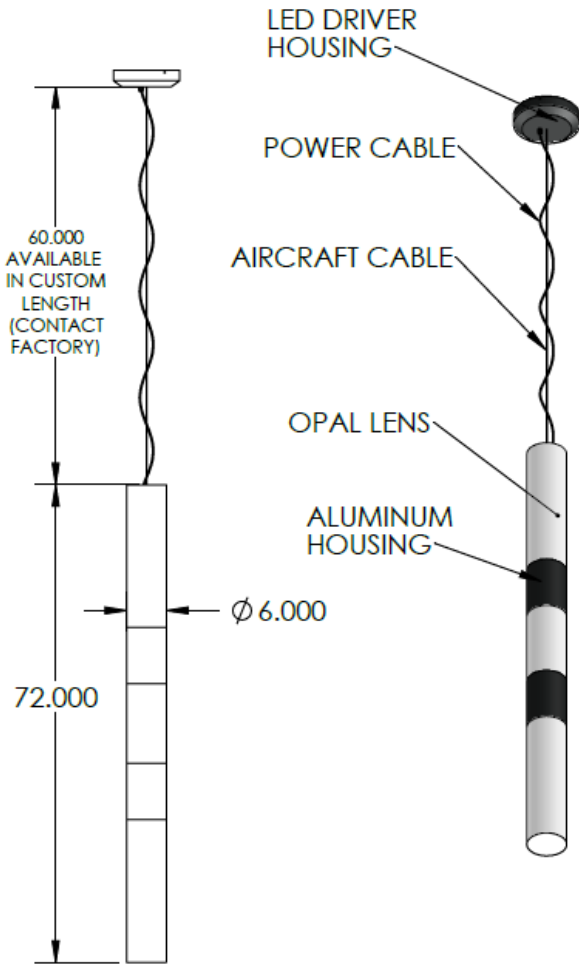

Dimensions & Mounting (drawings are not to scale; measurements in inches):