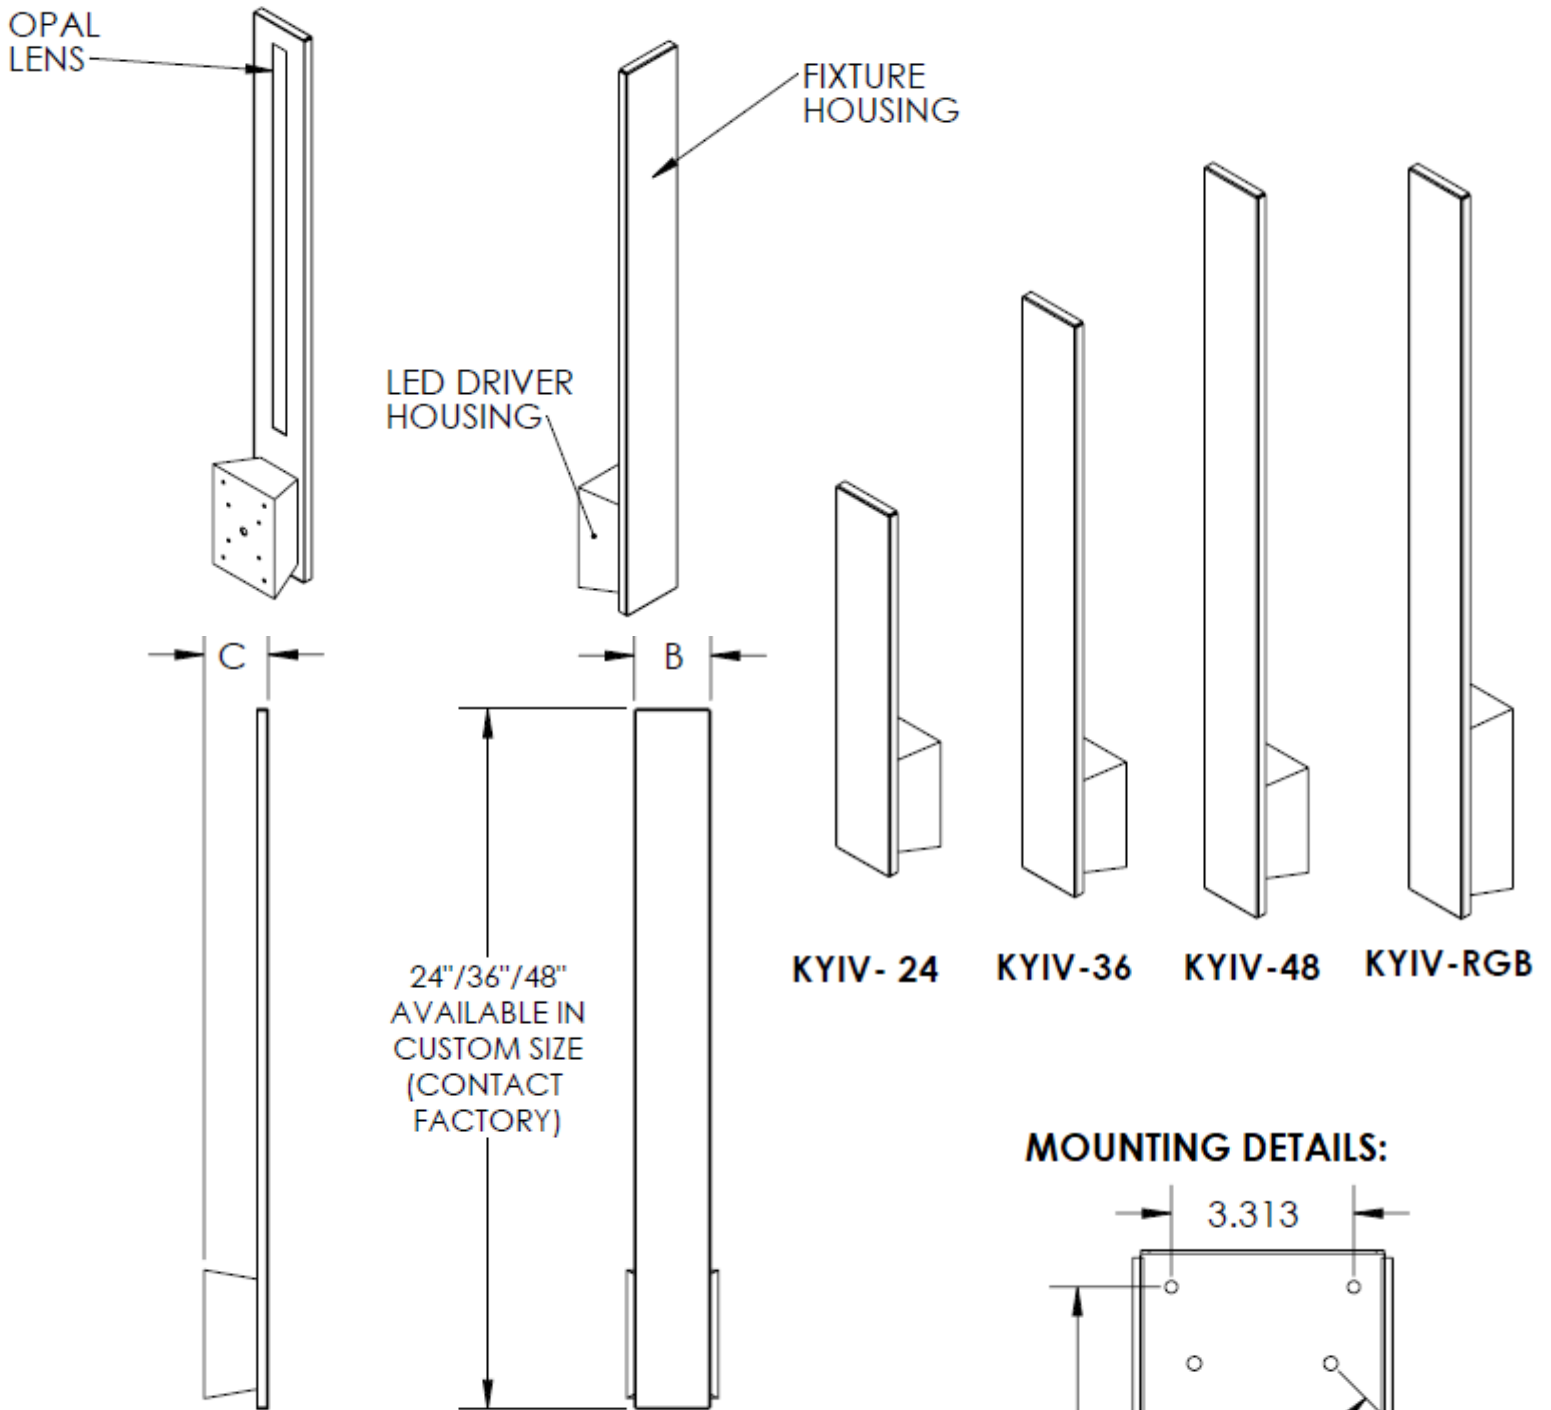

Dimensions & Mounting (measurements in inches; drawings are not to scale)

PRODUCT	LENGTH	DIM "B"	DIM "C"
KYIV-24	24.00	4.00	3.75
KYIV-36	36.00	4.00	3.75
KYIV-48	48.00	4.00	3.75

MOUNTING DETAILS: