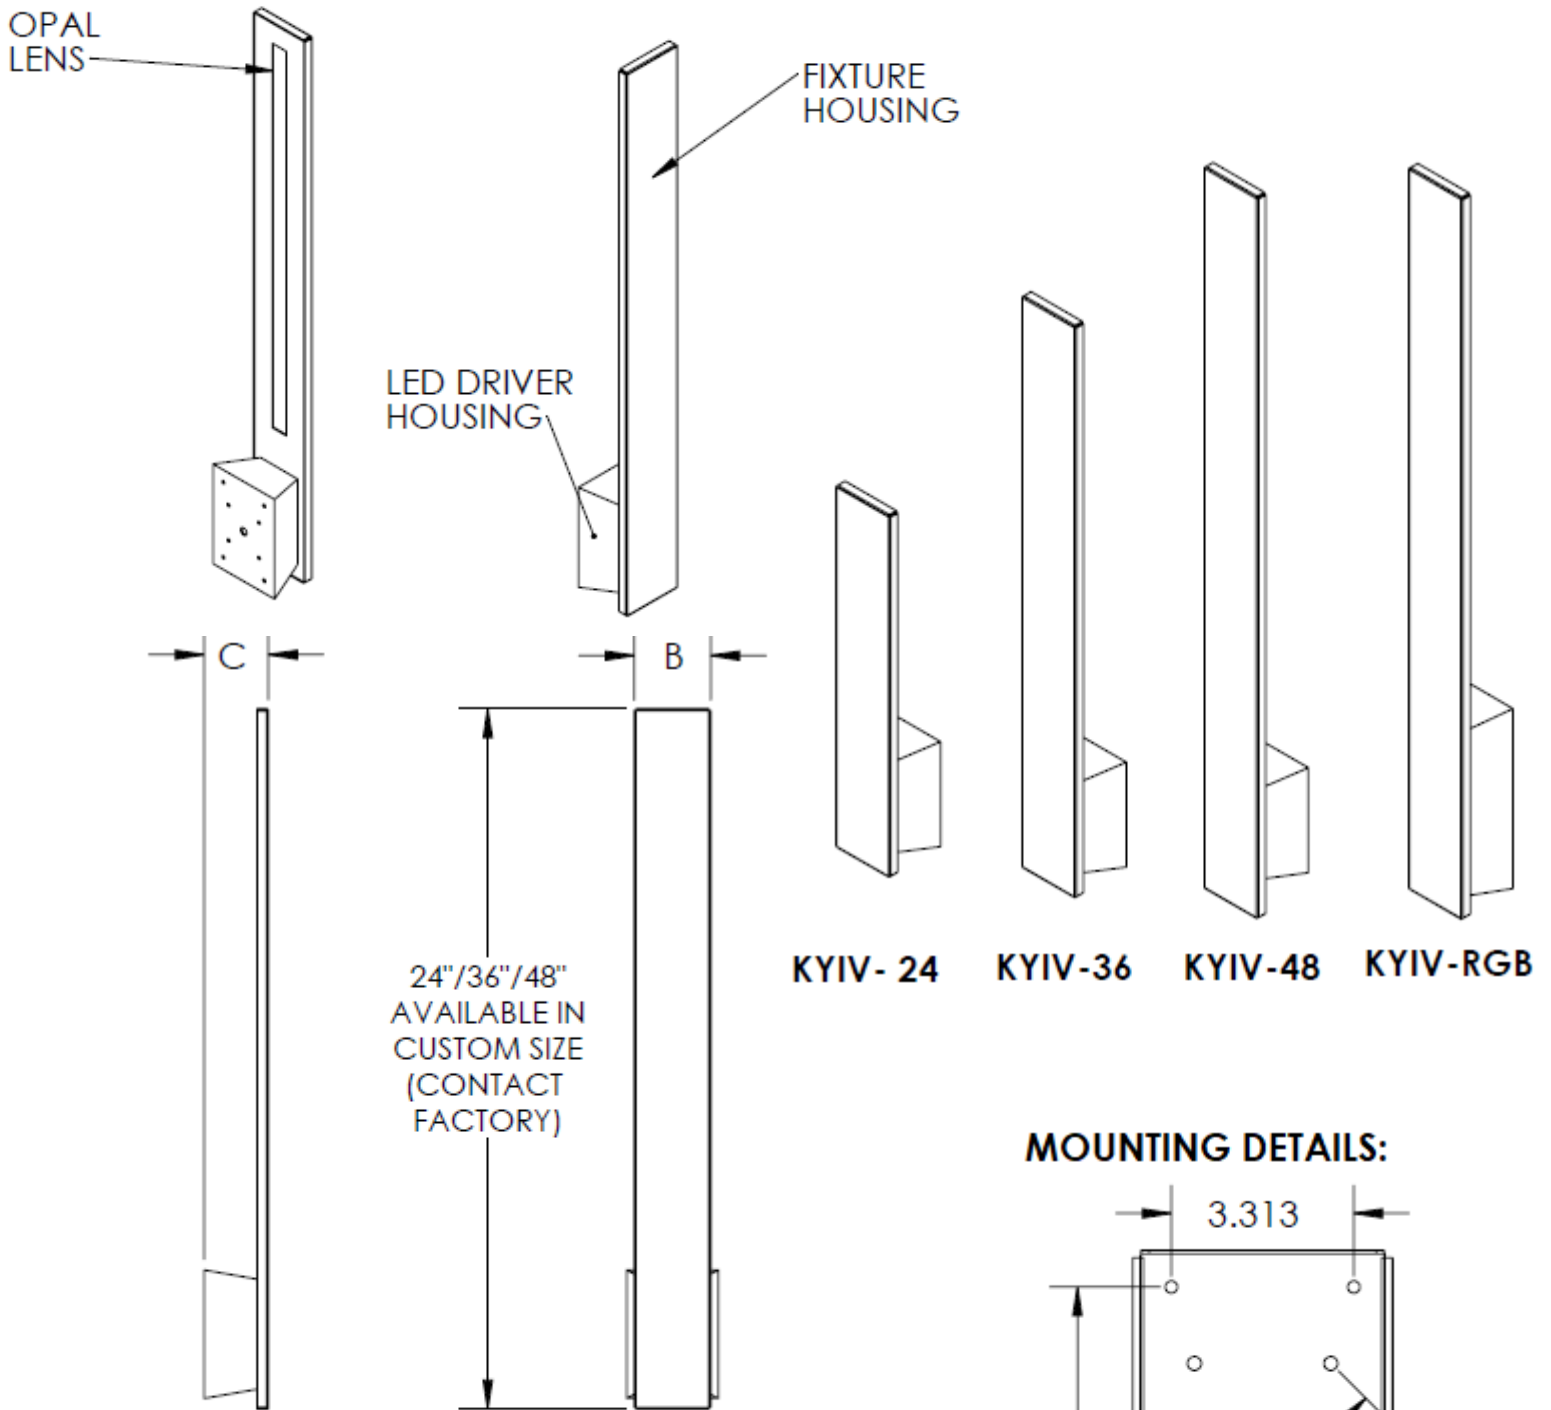

**Dimensions & Mounting** (measurements in inches; drawings are not to scale)

PRODUCT	LENGTH	DIM "B"	DIM "C"
KYIV-24	24.00	4.00	3.75
KYIV-36	36.00	4.00	3.75
KYIV-48	48.00	4.00	3.75

**MOUNTING DETAILS:**