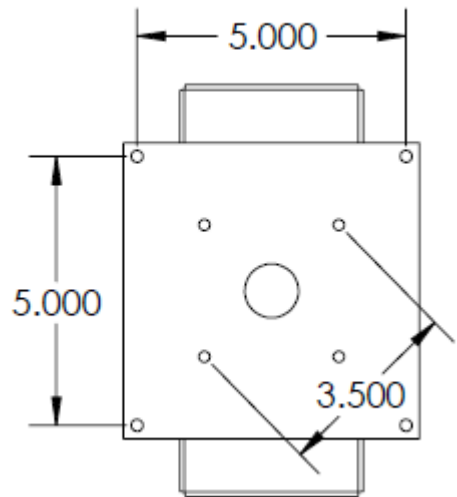

**Dimensions & Mounting** (measurements in inches; drawings are not to scale)

**MOUNTING DETAILS:**

PRODUCT	LENGTH	DIM "B"	DIM "C"
KYIV-24	24.00	4.00	3.875
KYIV-36	36.00	4.00	3.875
KYIV-48	48.00	4.00	3.875