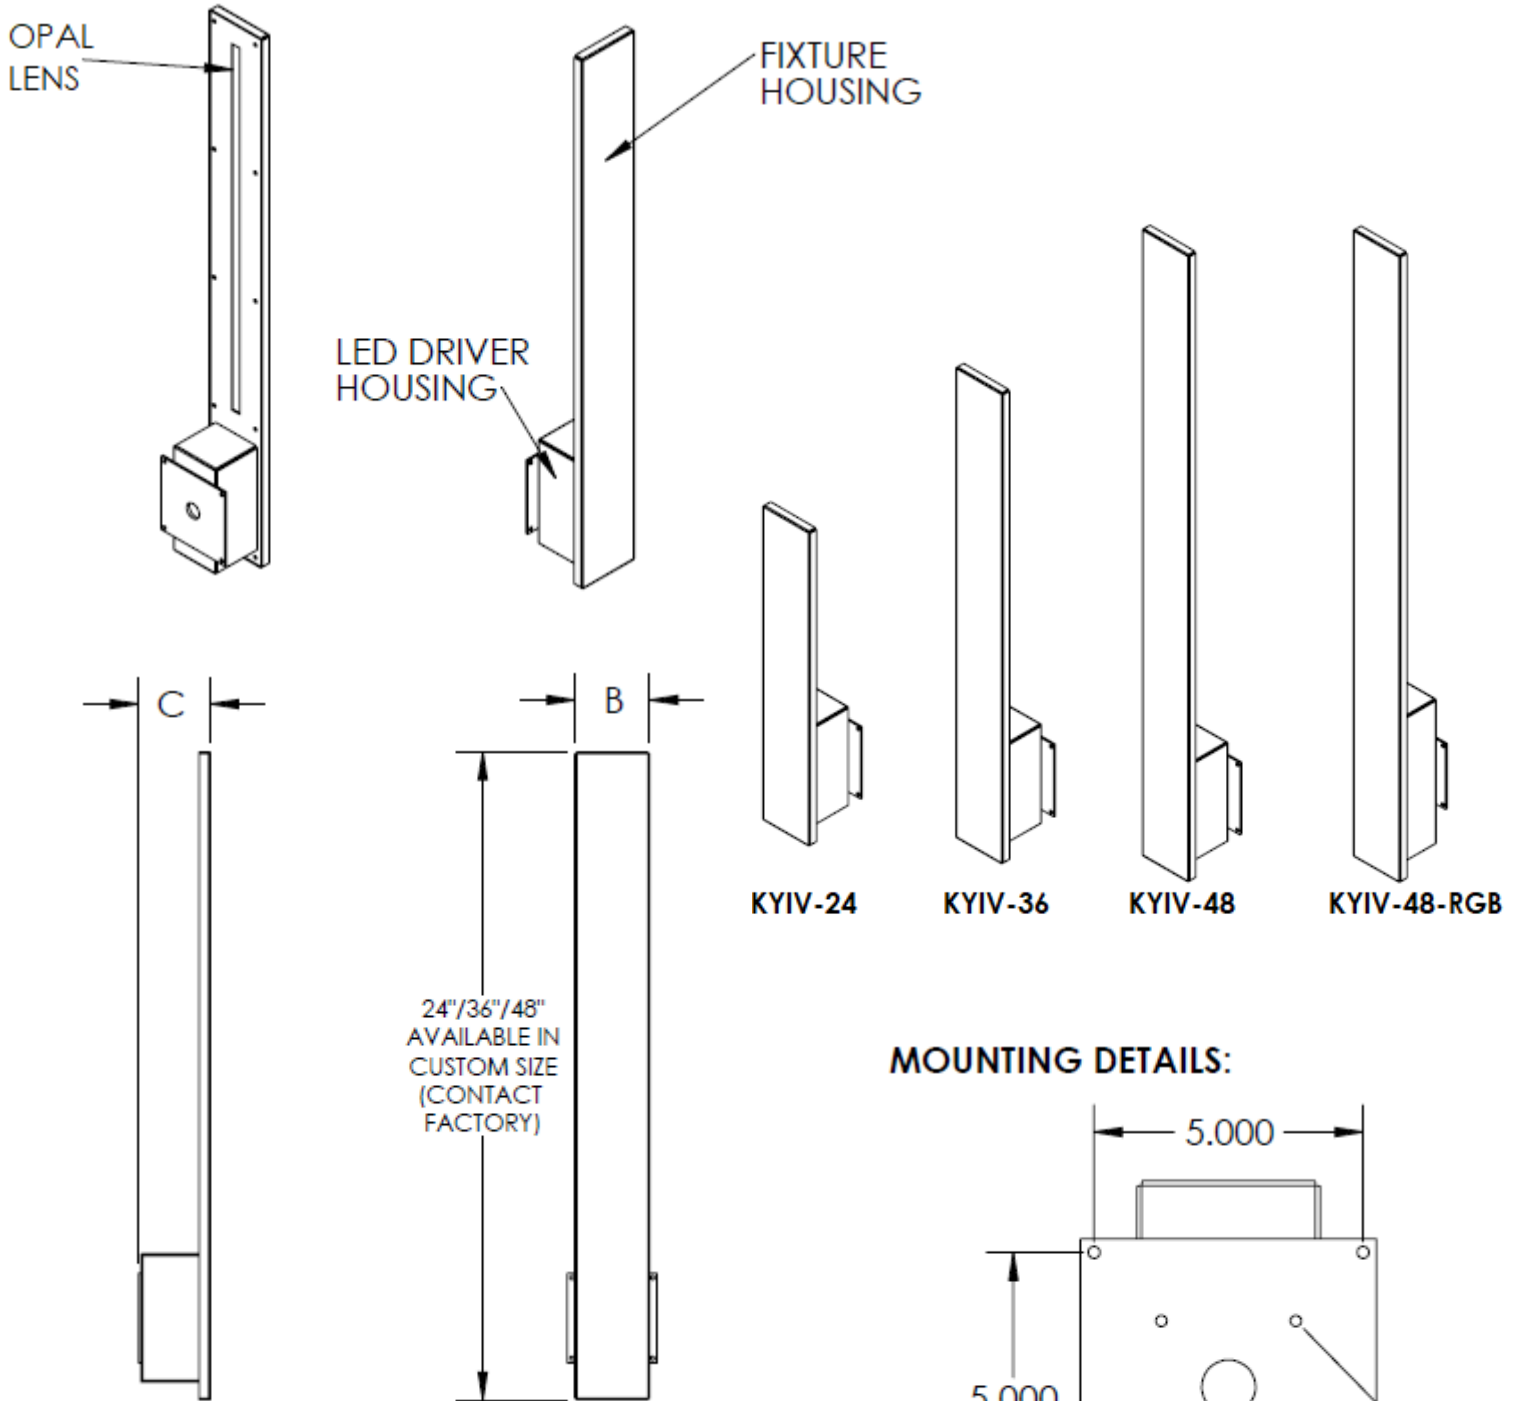

**Dimensions & Mounting** (measurements in inches; drawings are not to scale)

**MOUNTING DETAILS:**

PRODUCT	LENGTH	DIM "B"	DIM "C"
KYIV-24	24.00	4.00	3.875
KYIV-36	36.00	4.00	3.875
KYIV-48	48.00	4.00	3.875