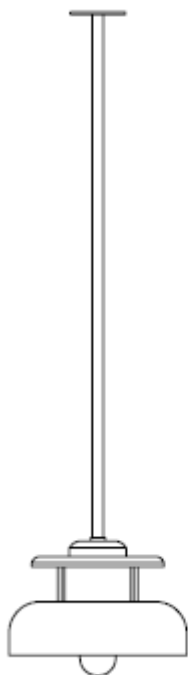

MOUNTING OPTIONS:

JUN-16-P