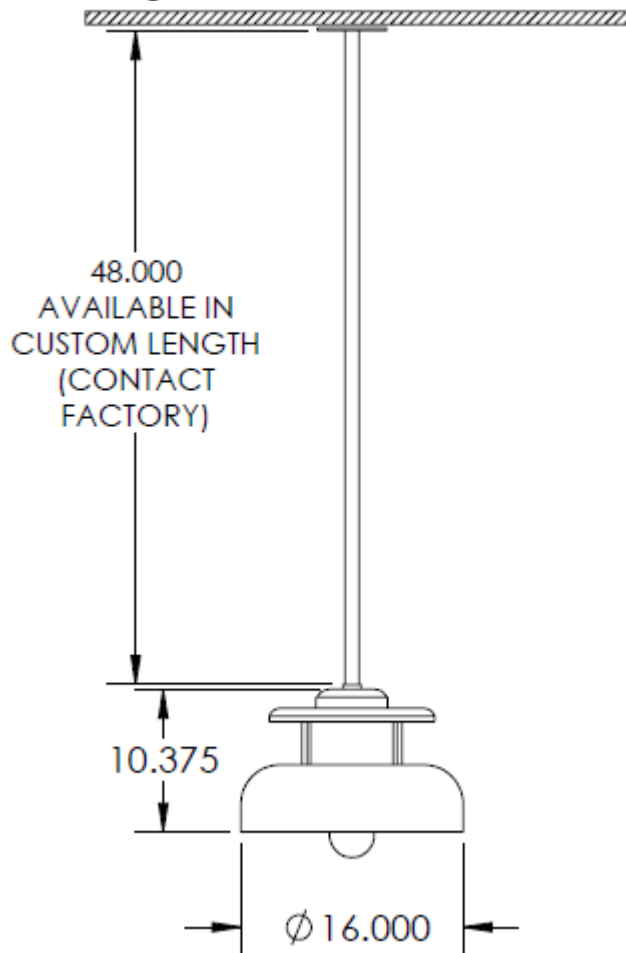

Name	Size (Diameter)	Lamping	Lumens*	Color Temp	Electrical	Mounting Options
JUN-16	16"	18W	2937	3000K 3500K 4000K 5000K	UNV 120-277V HLV 347-480V	P 48" sturdy pendant stem AC 48" aircraft cable

Contact Factory for other lengths

JUN-16- _____

Customization Notes:

→ Info on this spec sheet will change without notice as product development is an ongoing process.

Dimensions & Mounting (drawings are not to scale; all dimensions in inches)