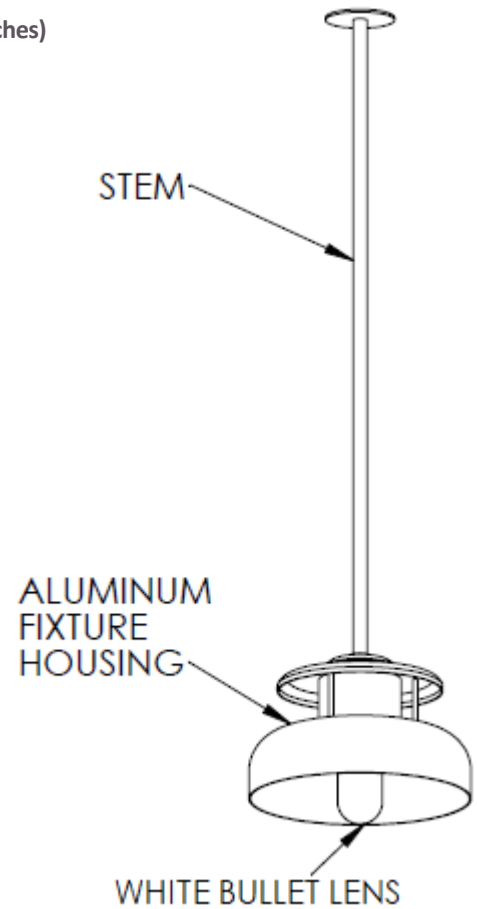

Dimensions & Mounting (drawings are not to scale; all dimensions in inches)