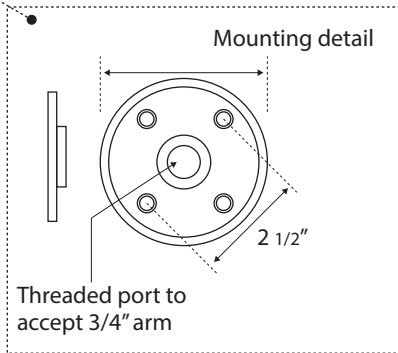

Date
Quote #
Project Name
Type

HO- Wall Mount

Description:

A sign light made of extruded aluminum, where the lamping module is adjustable.

Name - Engine - Lumens - CCT - Electrical - Mounting - Lens - Pattern - Options - Finish

- Lumens are based on max wattage & 5000K CCT
- IES files available upon request
- Std - Standard Offering

Dimensions & Mounting:

Please note that drawings are not to scale.

48" or 72"
 Contact for other sizes