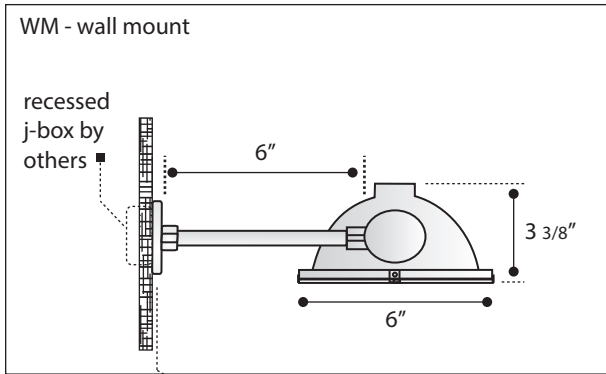

Date
Quote #
Project Name
Type

HO- Wall Mount

Description:

A sign light made of extruded aluminum, where the lamping module is adjustable.

Name - Engine - Lumens - CCT - Electrical - Mounting - Lens - Pattern - Options - Finish

- Lumens are based on max wattage & 5000K CCT
- IES files available upon request
- Std - Standard Offering

Dimensions & Mounting:

Please note that drawings are not to scale.

48" or 72"
 Contact for other sizes