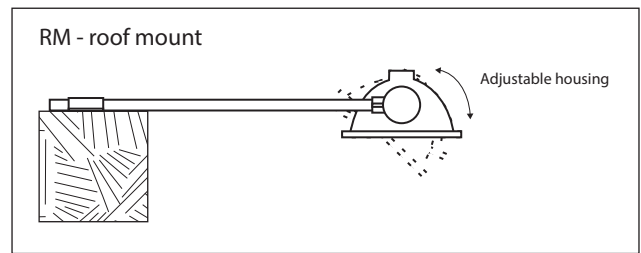

Date
Quote #
Project Name
Type

HO- Wall Mount

Description:

A sign light made of extruded aluminum, where the lamping module is adjustable.

Name - Engine - Lumens - CCT - Electrical - Mounting - Lens - Pattern - Options - Finish

- Lumens are based on max wattage & 5000K CCT
- IES files available upon request
- Std - Standard Offering

Dimensions & Mounting:

Please note that drawings are not to scale.

48" or 72"
 Contact for other sizes