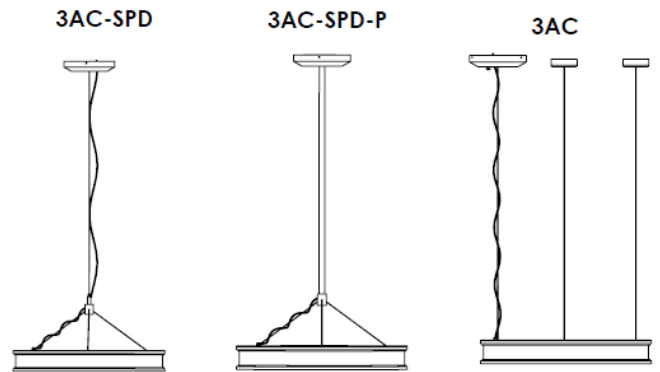

Dimensions & Mounting Options (drawings are not to scale; measurements in inches):