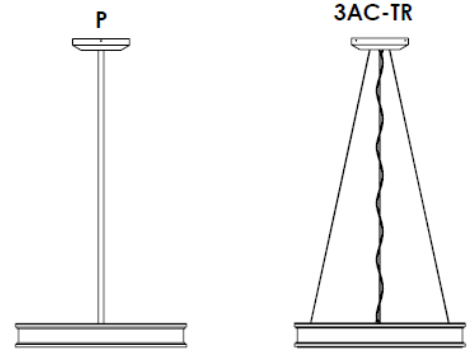

Name	Lamping			Fixture Lumens*	Color Temp	Electrical			Mounting
FROMA	20	20"	20W LED	3520		UNV	120-277V	P	Sturdy pendant stem
	30	30"	30W LED	5280	5000K	HLV	347-480V	3AC-TR	3 aircraft cables converge to single canopy
	40	40"	40 W LED	7040	4000K			3AC-SPD	3 aircraft cables & spider mount connecting to a hub
					3500K			3AC-SPD-P	Combination of 3 aircraft cables, spider mount, & sturdy pendant stem
				3000K				3AC	3 aircraft cables hang from individual canopies
Contact Solera for other Wattages					Specify other	Contact Solera for other lengths			

Dimensions & Mounting Options (drawings are not to scale; measurements in inches):

STANDARD PATTERN OPTIONS:

PATTERN: 1

PATTERN: 2

PATTERN: 3

CONTACT FACTORY FOR OTHER AVAILABLE PATTERN OPTIONS