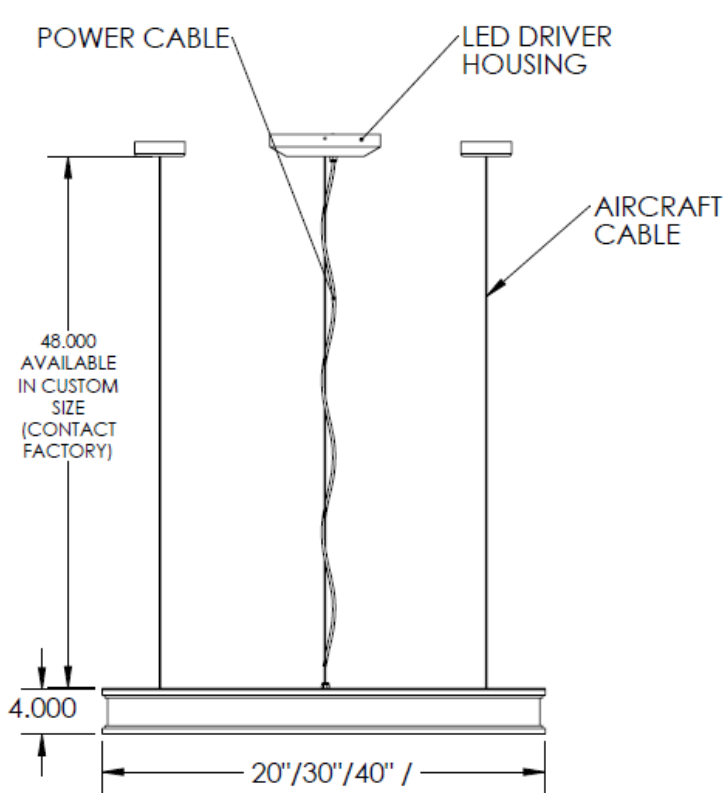

Dimensions & Mounting Options (drawings are not to scale; measurements in inches):