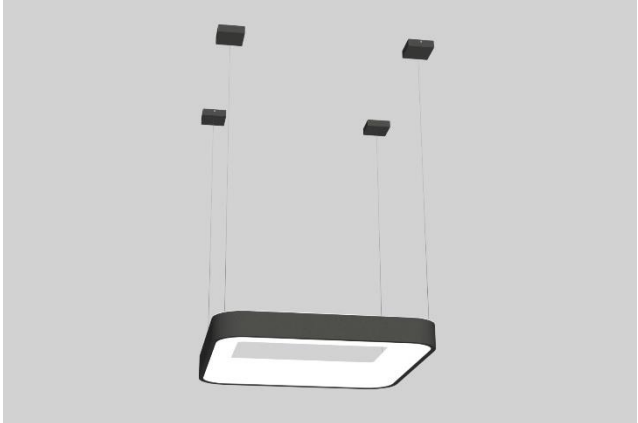

Date:

Type:

Project:

EPO PENDANT

This 4-sided pendant has soft, smooth corners with light source at the inner part of the luminaire emitting directly downwards. Give it a funky twist with custom color, vinyl, or wood grain finishing.

| Name | Size | Lamping | Lumens* | Color Temp | Electrical | | | Mounting |
|------|------|---------|---------|------------|------------|----------|-----------|--|
| EPO | 24 | 35W LED | 3300 | 3000K | UNV | 120-277V | 4AC48 | four 48" aircraft cables with individual square canopies |
| | 36 | 54W LED | 5128 | 3500K | HLV | 347-480V | 4AC-SPD | four aircraft cables & spider mount connecting to hub |
| | 48 | 74W LED | 6958 | 4000K | | | 4AC-TR | four aircraft cables converge to single square canopy |
| | | | 5000K | | | | 4AC-SPD-P | combination of 4 aircraft cables, spider mount, & pendant stem |