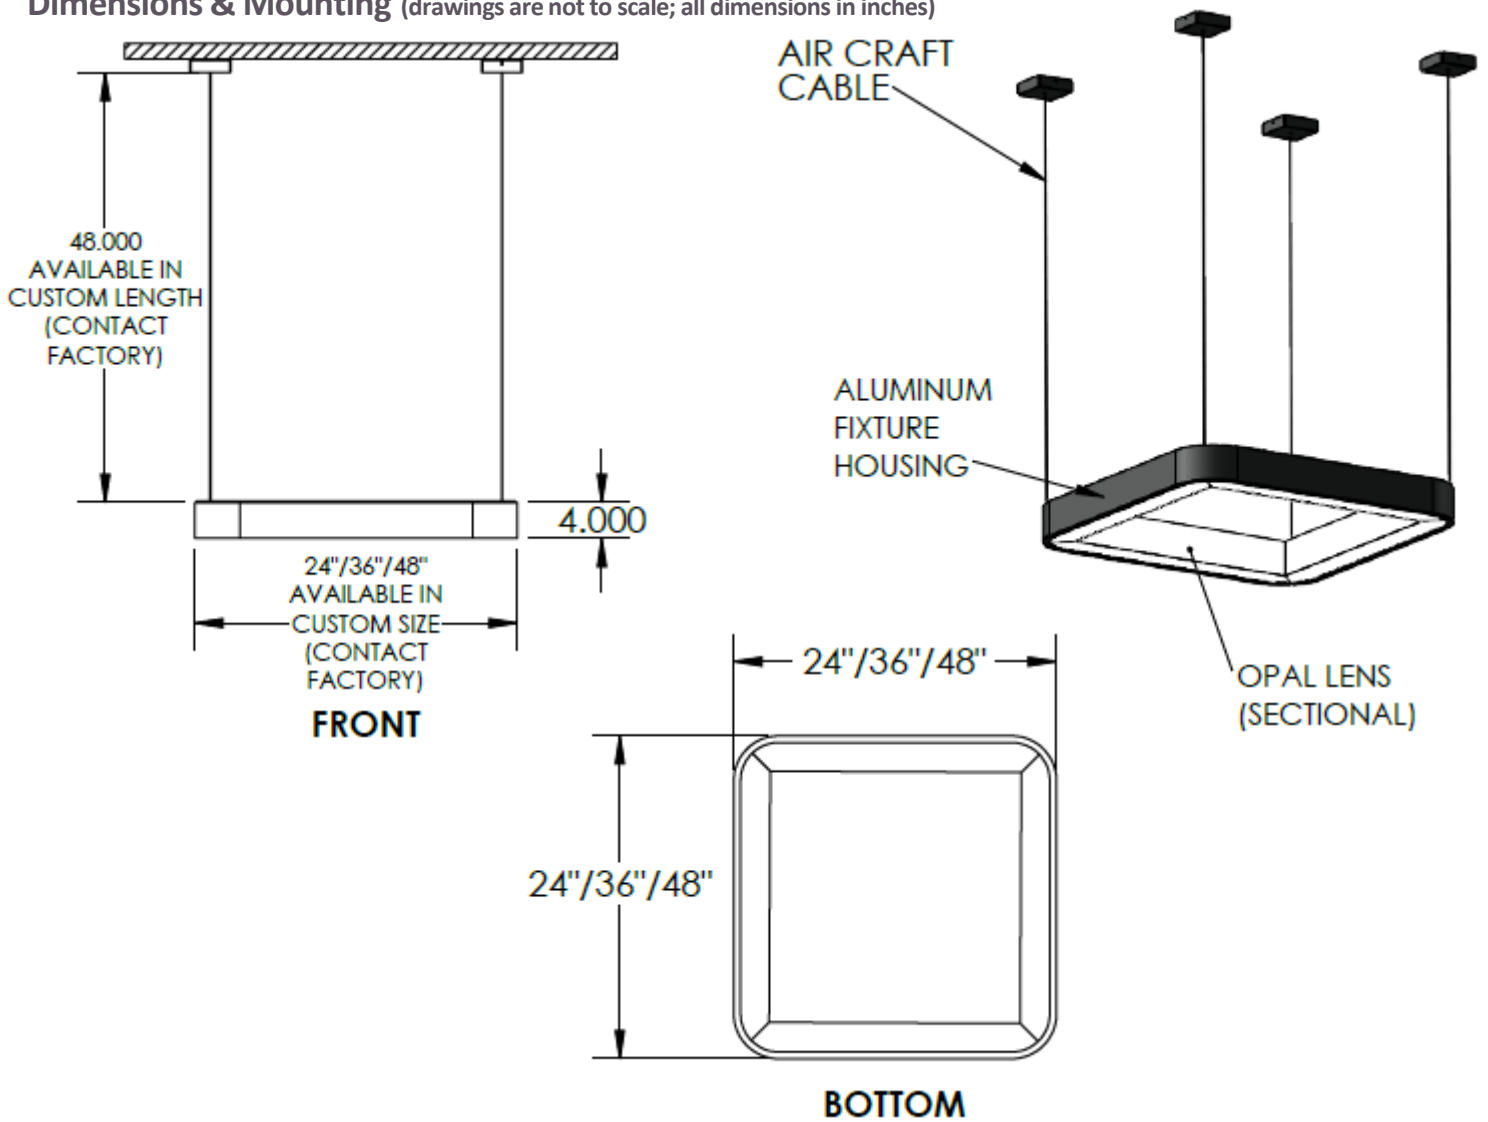

| Name | Size | Lamping | Lumens* | Color Temp | Electrical | | | Mounting |
|------|------|---------|---------|------------|------------|----------|-----------|--|
| EPO | 24 | 35W LED | 3300 | 3000K | UNV | 120-277V | 4AC48 | four 48" aircraft cables with individual square canopies |
| | 36 | 54W LED | 5128 | 3500K | HLV | 347-480V | 4AC-SPD | four aircraft cables & spider mount connecting to hub |
| | 48 | 74W LED | 6958 | 4000K | | | 4AC-TR | four aircraft cables converge to single square canopy |
| | | | 5000K | | | | 4AC-SPD-P | combination of 4 aircraft cables, spider mount, & pendant stem |

EPO- _____

Customization Notes:

→ Info on this spec sheet will change without notice as product development is an ongoing process.

Dimensions & Mounting (drawings are not to scale; all dimensions in inches)