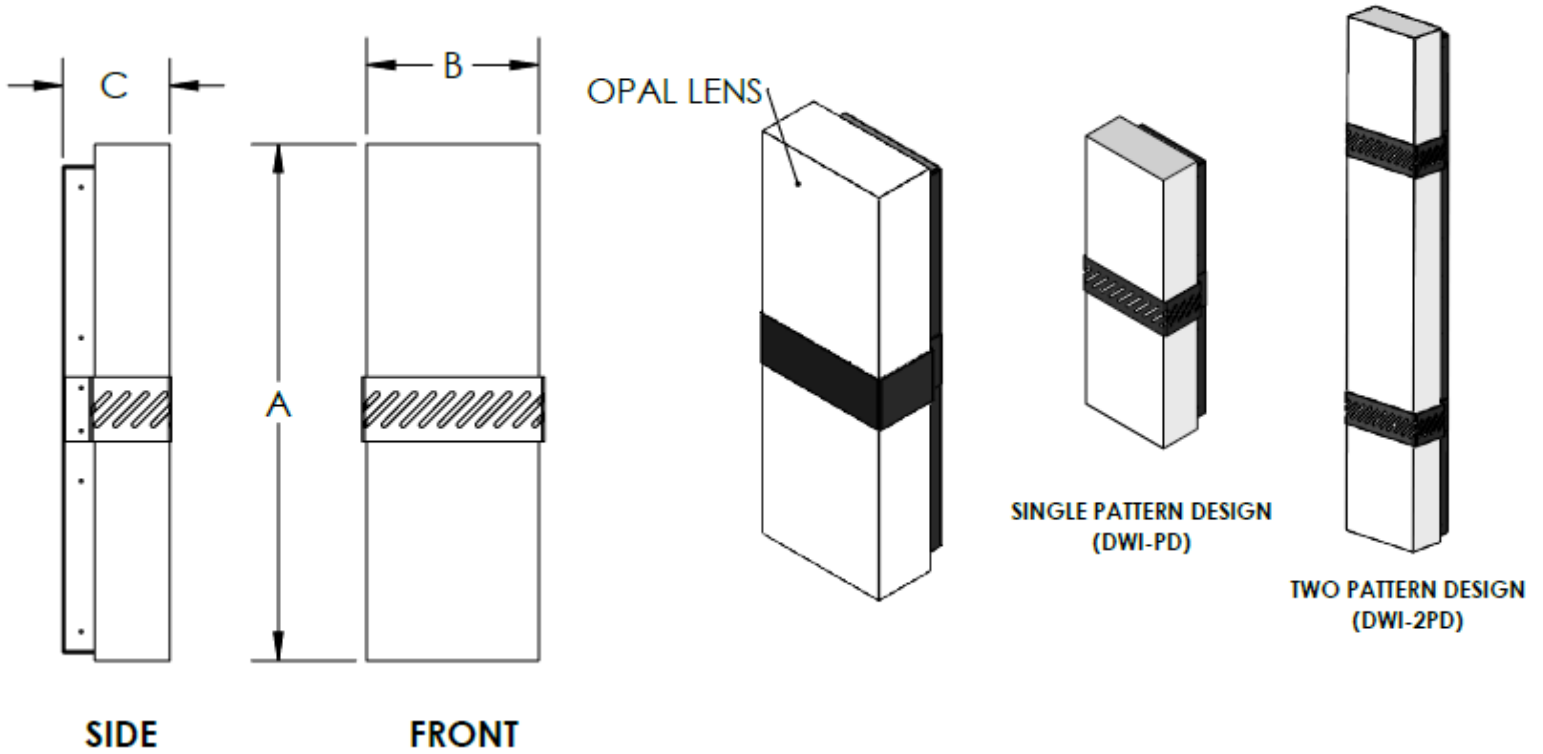

PRODUCT	DIM "A"	DIM "B"	DIM "C"	DIM "D"
DWI-24	24.00"	8.00"	5.00"	21.50"
DWI-36	36.00"	8.00"	5.00"	33.50"
DWI-48	48.00"	8.00"	5.00"	45.30"

PATTERN: 1

PATTERN: 2

PATTERN: 3

PATTERN: 4

PATTERN: 5

CONTACT FACTORY FOR OTHER AVAILABLE PATTERN OPTIONS