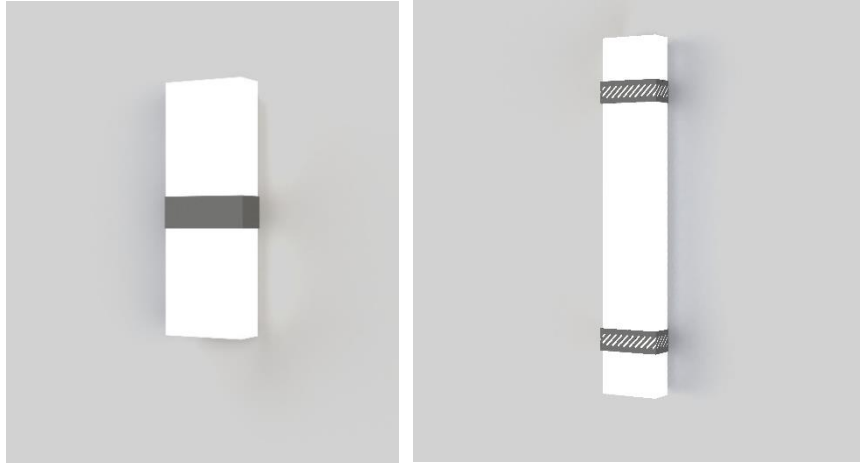

Date: \_\_\_\_\_

Type: \_\_\_\_\_

Project: \_\_\_\_\_

**DWI WALL MOUNT**

A wall mount with clean, sleek look & sharp corners. Luminaire comes in 3 different sizes. Several pattern designs available to choose from. Finishing & lens color are customizable. Wet location is an option.