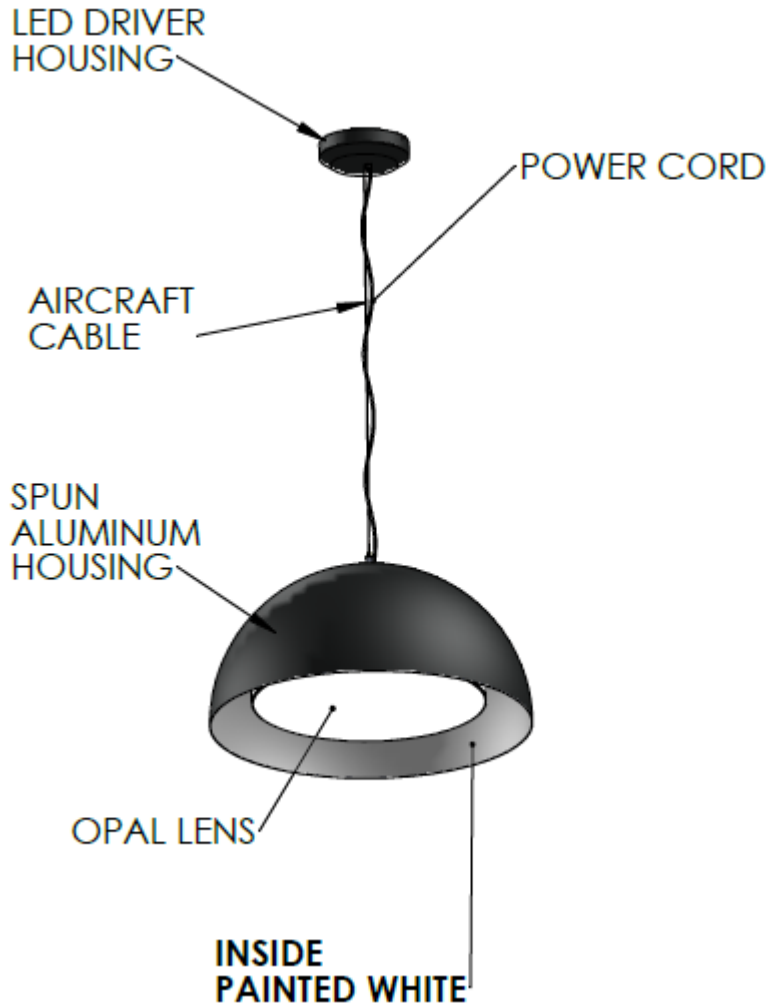

Dimensions & Mounting (drawings are not to scale; all dimensions in inches)