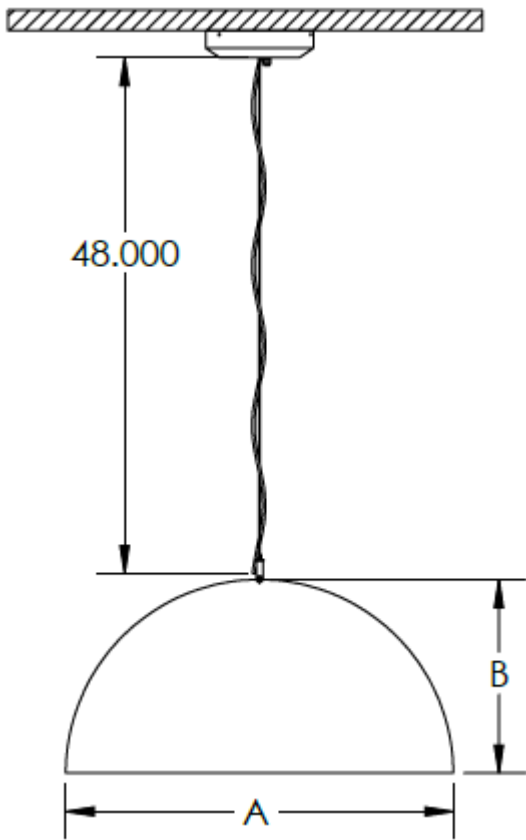

### DOME PENDANT

Made of spun aluminum concave shade. The inner-side is painted white with opal lens to emit a pleasant downward glow. Available in 3 sizes.

Name	Size	Lamping	Lumens*	Color Temp	Electrical		Mounting	
DOME	24	30W	5280	3000K	UNV	120-277V	P36-CMB	36" sturdy stem from ballast canopy
	30	50W	8800	3500K	HLV	347-480V	AC48-CMB	48" aircraft cable from ballast canopy
	36	60W	10680	4000K			3AC-TR	3 aircraft cables converge to single canopy
				5000K			3AC-SPD	3 aircraft cables & spider mount connecting to a hub
Contact for custom								

#### Customization Notes:

→ Info on this spec sheet will change without notice as product development is an ongoing process.

**Dimensions & Mounting** (drawings are not to scale; all dimensions in inches)

PRODUCT	DIM "A"	DIM "B"
DOME-24	24"	12"
DOME-30	30"	15"
DOME-36	36"	18"

**MOUNTING OPTIONS:**