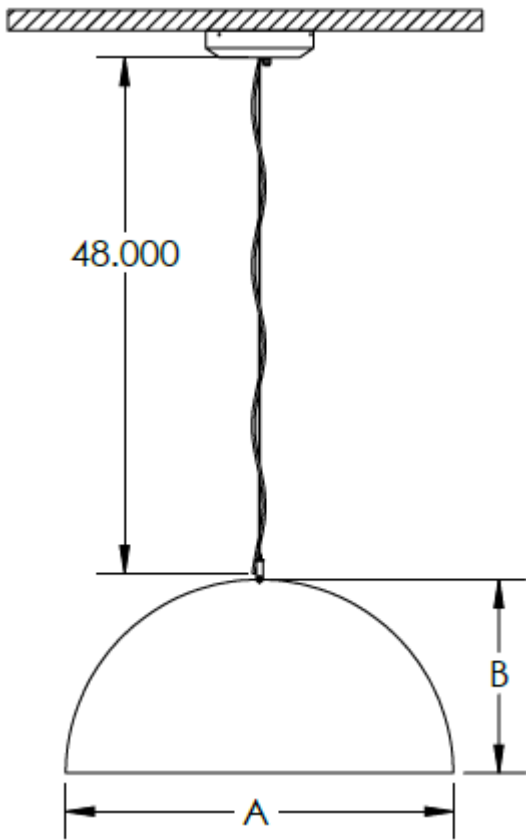

Date:

Type:

Project:

DOME PENDANT

Made of spun aluminum concave shade. The inner-side is painted white with opal lens to emit a pleasant downward glow. Available in 3 sizes.

Name	Size	Lamping	Lumens*	Color Temp	Electrical		Mounting	
DOME	24	30W	5280	3000K	UNV	120-277V	P36-CMB	36" sturdy stem from ballast canopy
	30	50W	8800	3500K	HLV	347-480V	AC48-CMB	48" aircraft cable from ballast canopy
	36	60W	10680	4000K			3AC-TR	3 aircraft cables converge to single canopy
				5000K			3AC-SPD	3 aircraft cables & spider mount connecting to a hub
Contact for custom								

Dimensions & Mounting (drawings are not to scale; all dimensions in inches)

PRODUCT	DIM "A"	DIM "B"
DOME-24	24"	12"
DOME-30	30"	15"
DOME-36	36"	18"

MOUNTING OPTIONS: