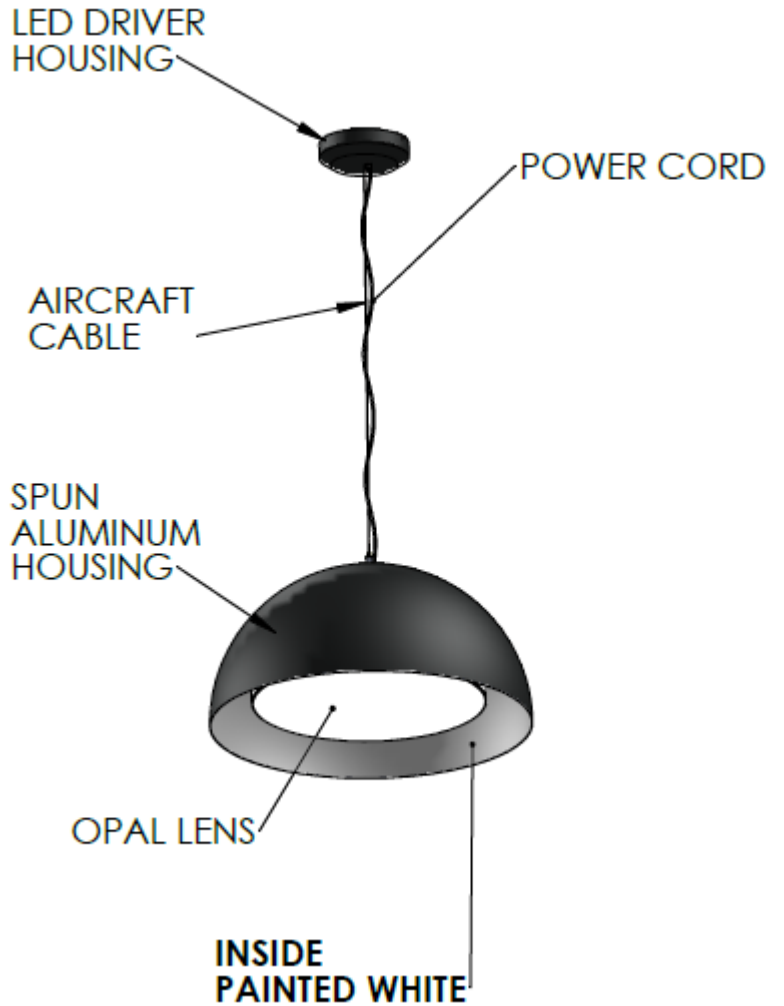

Date:

Type:

Project:

DOME PENDANT

Made of spun aluminum concave shade. The inner-side is painted white with opal lens to emit a pleasant downward glow. Available in 3 sizes.

Name	Size	Lamping	Lumens*	Color Temp	Electrical		Mounting	
DOME	24	30W	5280	3000K	UNV	120-277V	P36-CMB	36" sturdy stem from ballast canopy
	30	50W	8800	3500K	HLV	347-480V	AC48-CMB	48" aircraft cable from ballast canopy
	36	60W	10680	4000K			3AC-TR	3 aircraft cables converge to single canopy
				5000K			3AC-SPD	3 aircraft cables & spider mount connecting to a hub
Contact for custom								

Lens		Light Pattern		Options			Finishes	
DRL	Drop lens, opal (Std)	D	Down light only (Std)	DM	0-10V Dimming	BL	Black	
SGL	Sag lens, opal convex			RB	Remote driver	BZ	Bronze	
DRP	Drop lens, prismatic K12			SV	Swivel Canopy	WH	White	
				DL	Damp location	SG	Silver Grey	
				TP	Tamperproof hardware & screws			
				RGBW	Programmable color changing LED	BA4	Brushed Aluminum #4	
						CC	Custom Color	

Dimensions & Mounting (drawings are not to scale; all dimensions in inches)

PRODUCT	DIM "A"	DIM "B"
DOME-24	24"	12"
DOME-30	30"	15"
DOME-36	36"	18"

MOUNTING OPTIONS: