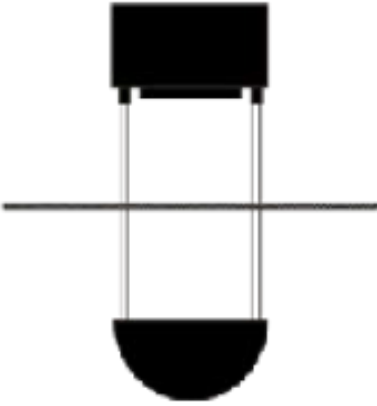

BC

Interior

WWW.SOLERACORP.COM

BC is a decorative pendant that consists of a cast aluminum dome bottom and spun aluminum hood. Available in 3 decorative options: BC1, BC2 & BC3.

Capable of being suspended with an aircraft cable or mounted as a pendant with a stem. Ceiling flush mount also available

Designed for spaces with high visual interest. Customizable lengths and color temperatures available.

Illuminated with a Chip on Board (COB) LED module. Wattages are customizable to meet project illumination requirements.

Options include 0-10V Dimming, Open Emergency Battery, and Perforated Hood

BC1

BC2

**BC3 -
Perforated
hood**

Lamping: 45W LED (Max).

Lumens: 6585 (based on max wattage & 5000K CCT)

Correlated Color Temps: Available in 3000K, 4000K and 5000K (contact for custom).