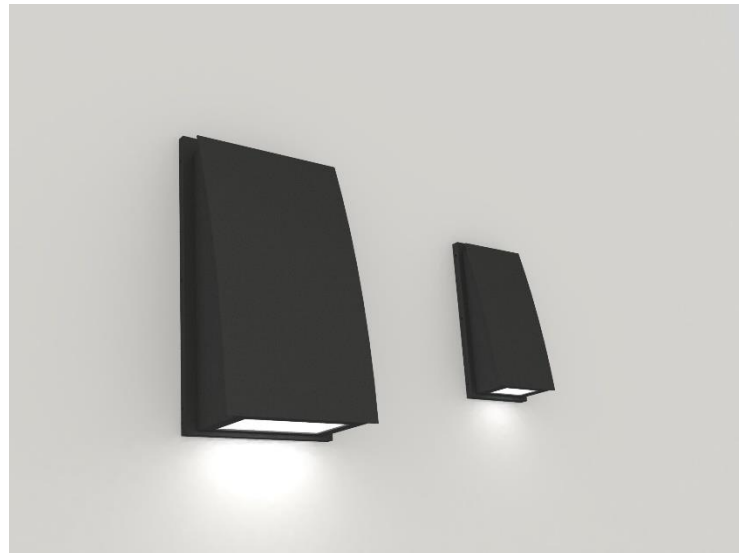

Date: _____

Type: _____

Project: _____

ARMAN WALL MOUNT

Contemporary wall mounted down light fixture with TYPE-II, TYPE-III, TYPE-IV light distribution.

Construction: Fixture housing constructed from aluminum alloy. Weatherproof silicon gasket seal for all weather protection. Stainless steel external hardware for corrosion resistance.

Mounting: Fixture is suitable to mount over octagonal J-box. (North America only)

Lens: Clear lens

Lamp: High power LEDs with 50,000 hrs. rated lamp life
L70% lumen maintenance
3000K, 3500K, 4000K, 5000K color temperature
CRI 80

Light distribution: Type II, Type III, Type IV

Driver: 60Hz, 120-277V / 347V electronic LED driver, thermally protected with low THD. 6kV native surge protection and 4kV EFT with Ambient Operating Temperature -40°C to 55°C.

Options: Photocell, 0-10V Dimming, 1% Dimming, Wet location

Finish: Black, White, Silver Gray, Bronze
(Custom color available upon request)

Listing: Complies with CSA & UL Standards, for indoor and outdoor location.

Warranty: [5-year limited warranty](#)

ARMAN-L: