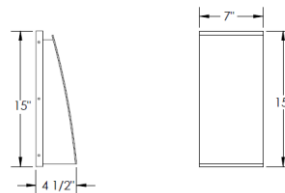

Date: _____

Type: _____

Project: _____

ARMAN WALL MOUNT

Contemporary wall mounted down light fixture with TYPE-II, TYPE-III, TYPE-IV light distribution.

Construction: Fixture housing constructed from aluminum alloy. Weatherproof silicon gasket seal for all weather protection. Stainless steel external hardware for corrosion resistance.

Mounting: Fixture is suitable to mount over octagonal J-box. (North America only)

Lens: Clear lens

Lamp: High power LEDs with 50,000 hrs. rated lamp life
L70% lumen maintenance
3000K, 3500K, 4000K, 5000K color temperature
CRI 80

Light distribution: Type II, Type III, Type IV

Driver: 60Hz, 120-277V / 347V electronic LED driver, thermally protected with low THD. 6kV native surge protection and 4kV EFT with Ambient Operating Temperature -40°C to 55°C.

Options: Photocell, 0-10V Dimming, 1% Dimming, Wet location

Finish: Black, White, Silver Gray, Bronze
(Custom color available upon request)

Listing: Complies with CSA & UL Standards, for indoor and outdoor location.

Warranty: [5-year limited warranty](#)

ARMAN-L:

ARMAN-S:

Distributions:

Additional options: