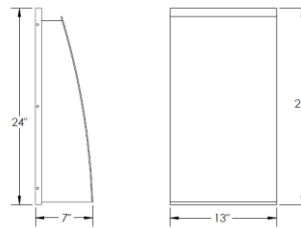

Date: _____

Type: _____

Project: _____

ARMAN WALL MOUNT

Contemporary wall mounted down light fixture with TYPE-II, TYPE-III, TYPE-IV light distribution.

Construction: Fixture housing constructed from aluminum alloy. Weatherproof silicon gasket seal for all weather protection. Stainless steel external hardware for corrosion resistance.

Mounting: Fixture is suitable to mount over octagonal J-box. (North America only)

Lens: Clear lens

Lamp: High power LEDs with 50,000 hrs. rated lamp life
L70% lumen maintenance
3000K, 3500K, 4000K, 5000K color temperature
CRI 80

Light distribution: Type II, Type III, Type IV

Driver: 60Hz, 120-277V / 347V electronic LED driver, thermally protected with low THD. 6kV native surge protection and 4kV EFT with Ambient Operating Temperature -40°C to 55°C.

Options: Photocell, 0-10V Dimming, 1% Dimming, Wet location

Finish: Black, White, Silver Gray, Bronze
(Custom color available upon request)

Listing: Complies with CSA & UL Standards, for indoor and outdoor location.

Warranty: [5-year limited warranty](#)

ARMAN-L:

ARMAN-S:

Distributions:

Additional options: