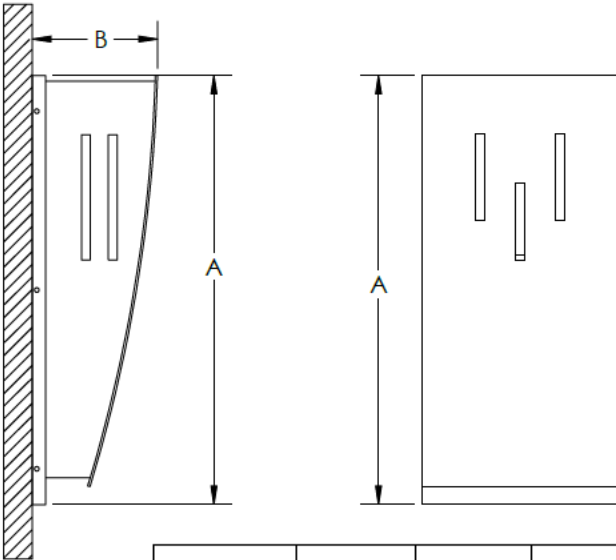

Dimensions & Mounting (measurements in inches; drawings are not to scale)

CLEAR LENS

ALUMINUM FIXTURE HOUSING

PRODUCT	"DIM-A"	"DIM-B"	"DIM-C"	"DIM-D"	"DIM-E"
AMEX-L	24.000"	7.000"	11.000"	20.000"	8.000"
AMEX-S	15.000"	4.000"	7.000"	11.000"	4.000"