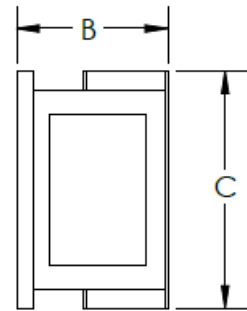

Dimensions & Mounting (measurements in inches; drawings are not to scale)

CLEAR LENS

ALUMINUM FIXTURE HOUSING

PRODUCT	"DIM-A"	"DIM-B"	"DIM-C"	"DIM-D"	"DIM-E"
AMEX-L	24.000"	7.000"	11.000"	20.000"	8.000"
AMEX-S	15.000"	4.000"	7.000"	11.000"	4.000"