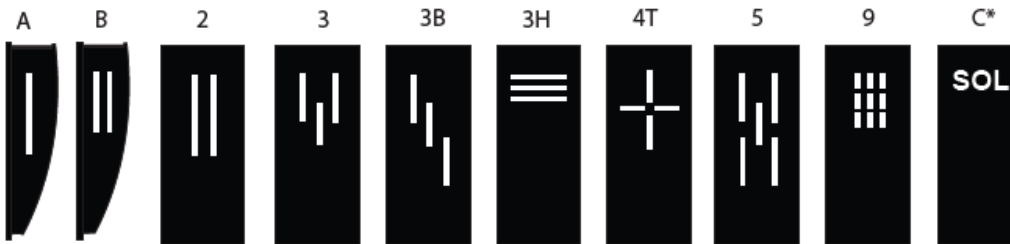

Custom face designs available