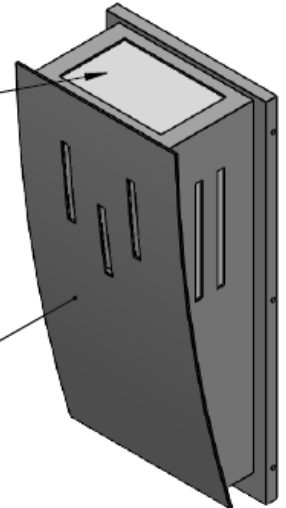

Dimensions & Mounting (measurements in inches; drawings are not to scale)

CLEAR LENS

ALUMINUM FIXTURE HOUSING

PRODUCT	"DIM-A"	"DIM-B"	"DIM-C"	"DIM-D"	"DIM-E"
AMEX-L	24.000"	7.000"	11.000"	20.000"	8.000"
AMEX-S	15.000"	4.000"	7.000"	11.000"	4.000"