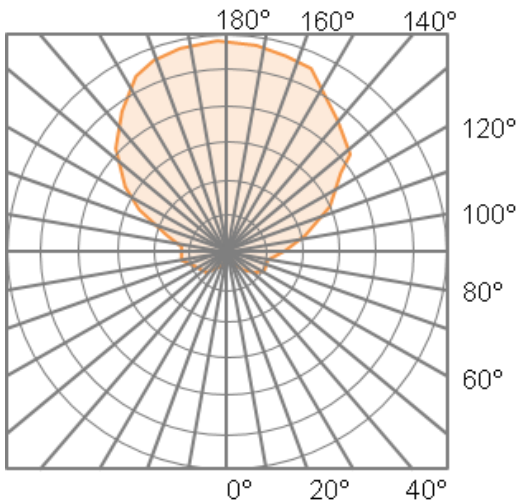

Polar Graph