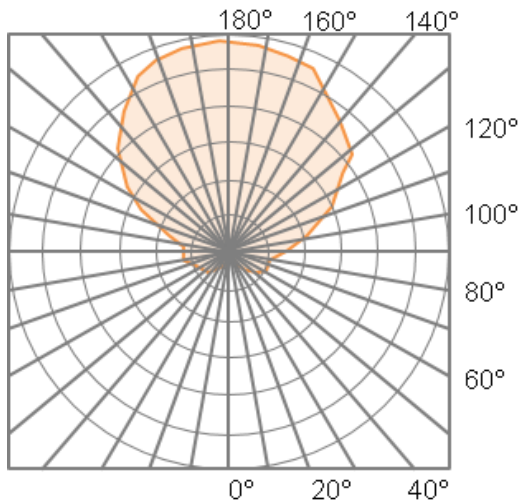

Polar Graph