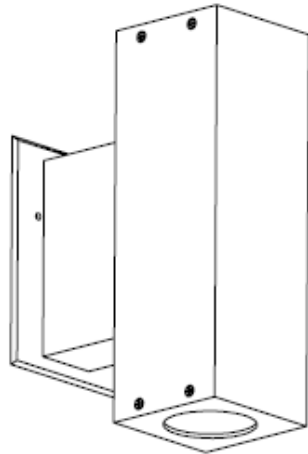

## 2SBK4 / SBK4 WALL MOUNT

4" square wall mount made from aluminum extrusion. Designed for outdoor installation. Door frames are silicone gasketed for all-weather protection. Standard offering has wide beam light distribution that could be up or down light only (SBK4) or both up & down light (2SBK4). Check out other sizes under Exterior Surface Luminaires. Can also be installed indoors.

▶▶▶ Info on this spec sheet will change without notice as product development is an ongoing process.

**Dimensions & Mounting** (measurements in inches; drawings are not to scale)

**2SBK4**

**SBK4**

**MOUNTING DETAILS:**