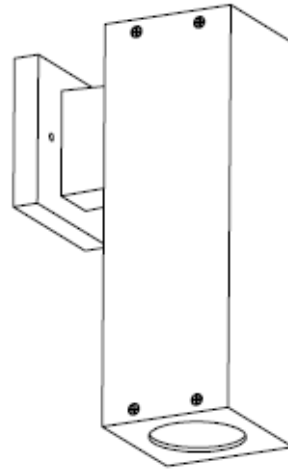

Date:

Type:

Project:

2SBK4 / SBK4 WALL MOUNT

4" square wall mount made from aluminum extrusion. Designed for outdoor installation. Door frames are silicone gasketed for all-weather protection. Standard offering has wide beam light distribution that could be up or down light only (SBK4) or both up & down light (2SBK4). Check out other sizes under Exterior Surface Luminaires. Can also be installed indoors.

Dimensions & Mounting (measurements in inches; drawings are not to scale)

2SBK4

SBK4

MOUNTING DETAILS:

2SBK4

SBK4