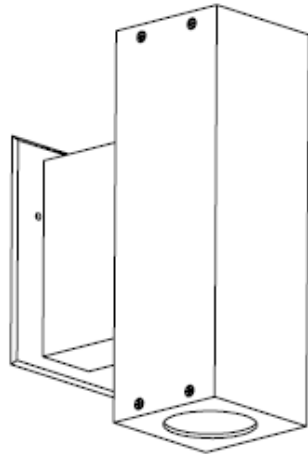

Date:

Type:

Project:

2SBK4 / SBK4 WALL MOUNT

4" square wall mount made from aluminum extrusion. Designed for outdoor installation. Door frames are silicone gasketed for all-weather protection. Standard offering has wide beam light distribution that could be up or down light only (SBK4) or both up & down light (2SBK4). Check out other sizes under Exterior Surface Luminaires. Can also be installed indoors.

Dimensions & Mounting (measurements in inches; drawings are not to scale)

2SBK4

SBK4

MOUNTING DETAILS:

2SBK4

SBK4