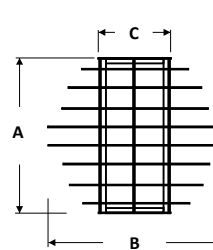

Available in WHITE or RGB (Red, Green, Blue).
Available with CREE XTE or COB (chip on board) technology. Contact Solera for detailed lumen packages.
Available in:
CW - Cool White, 5000-7000°K color temperature
WW - Warm White, 3500°K color temperature
NW - Neutral White, 4100°K color temperature.

ELECTRICAL:

Select from 120V, 277V, 347V
(consult Solera for additional voltages)
Electronic Driver/Ballast is standard on all LED, CFL, BIAx and Fluorescent lamps.

MOUNTING:

P48 - 3/4" x 48" pendant stem mounts with canopy to ceiling recessed J-Box (by others)
AC48 - 48" Aircraft cable with ST cord mount with canopy to ceiling mounted J-Box (by others)
CM - Ceiling Mounted to recessed J-Box (by others)
SV - Swivel Canopy with Hang Straight Swivel Ball Aligner. C/W Aircraft cable in the middle point of stem for extra support.

OPTIONS:

Acrylic Louvers are available in a variety of colors (Red, Green, Blue etc.), sizes & design configurations. Standard louvers are 1/4" thick. Pendant options are available in clusters:
Double, Triad, Quad (single is standard)

FINISH:

Electrostatically applied, thermally cured, polyester powder coated paint. Available in Solera standard colors on visible metal:
BL - Minitex Black, WH - Minitex White, BZ - Minitex Bronze
SG - Silver Gray

Clear, No Paint Options: BA4 - Brushed Aluminum #4
ANO - Anodized Aluminum

WALL MOUNTED OPTION