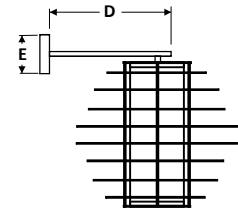

Available in WHITE or RGB (Red, Green, Blue).
Available with CREE XTE or COB (chip on board) technology. Contact Solera for detailed lumen packages.
Available in:
CW - Cool White, 5000-7000°K color temperature
WW - Warm White, 3500°K color temperature
NW - Neutral White, 4100°K color temperature.

ELECTRICAL:

Select from 120V, 277V, 347V
(consult Solera for additional voltages)
Electronic Driver/Ballast is standard on all LED, CFL, BIAx and Fluorescent lamps.

MOUNTING:

P48 - 3/4" x 48" pendant stem mounts with canopy to ceiling recessed J-Box (by others)
AC48 - 48" Aircraft cable with ST cord mount with canopy to ceiling mounted J-Box (by others)
CM - Ceiling Mounted to recessed J-Box (by others)
SV - Swivel Canopy with Hang Straight Swivel Ball Aligner. C/W Aircraft cable in the middle point of stem for extra support.

OPTIONS:

Acrylic Louvers are available in a variety of colors (Red, Green, Blue etc.), sizes & design configurations. Standard louvers are 1/4" thick. Pendant options are available in clusters:
Double, Triad, Quad (single is standard)

FINISH:

Electrostatically applied, thermally cured, polyester powder coated paint. Available in Solera standard colors on visible metal:
BL - Minitex Black, WH - Minitex White, BZ - Minitex Bronze
SG - Silver Gray

Clear, No Paint Options: BA4 - Brushed Aluminum #4
ANO - Anodized Aluminum

WALL MOUNTED OPTION