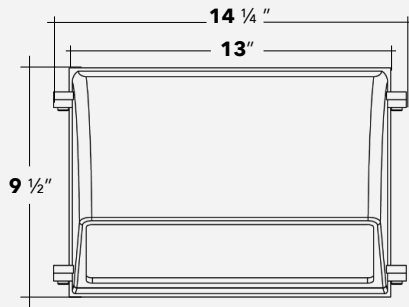

✦ Lumens are based on Max Wattage and 5000K CCT

Std - Standard Offering

WL3-CO-_____

Customization Notes:

▶▶▶ Info on this spec sheet will change without notice as product development is an ongoing process.

Dimensions & Mounting (drawings are not to scale)

Side View

Bottom View

ISO View

Polar Graph