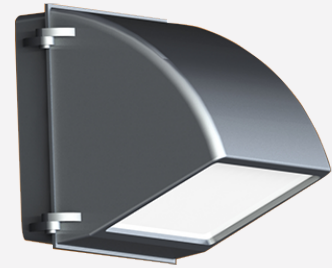

Date:

Type:

Project:

WL3-CO - WALL MOUNT

DESCRIPTION:

Corrosion resistant aluminum housing with weatherproof silicone gasket. Impact resistant glass lens.

Name	Lamping	Lumens	Color Temp	Electrical		Mounting	
WL3-CO	48W LED (Max)	6240	3000K	UNV	120-277V	WM	Wall Mount
	175MH		4000K	HLV	347-480V		
	150HPS		5000K				
	2CFL42						
	*Contact for other wattages	*Contact for custom	*Specify other				

Lens		Light Pattern		Options		Finishes	
CL	Clear Lens	D	Downlight (Std)	TP	Tamperproof Hardware	BL	Black
		UD	Indirect Up Light & Down Light	TS	Tamperproof Screwdriver	WH	White
				PC	Button Photocell	SG	Silver Grey
				SF	Single Fuse	BZ	Bronze
				RB	Remote Ballast/Driver		
						*See finishes info on website	

Dimensions & Mounting (drawings are not to scale)

Side View

Bottom View

ISO View

Polar Graph