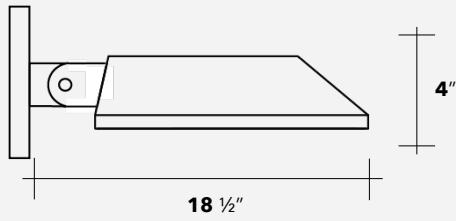

Date:

Type:

Project:

WED-S - WALL MOUNT

DESCRIPTION:

Constructed of fabricated aluminum with door frame design.

Name	Lamping	Lumens	Color Temp	Electrical		Mounting	
WED-S	60W LED (Max)	7800	3000K	UNV	120-277V	WM	Wall Mount
			4000K	HLV	347-480V		
			5000K				
	*Contact for other wattages		*Specify other				

Dimensions & Mounting (drawings are not to scale)

Iso View

Polar Graph

Forward Throw