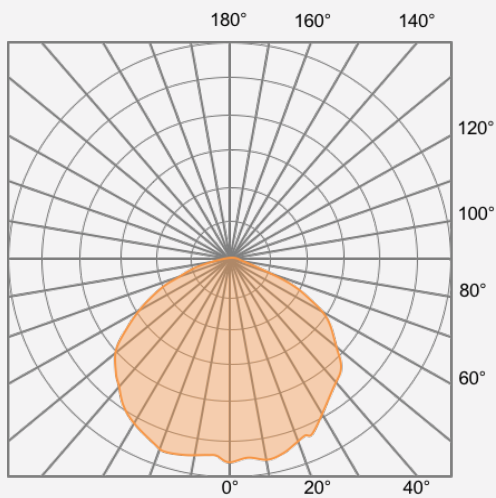

Dimensions & Mounting (drawings are not to scale)

Iso View

Polar Graph

Forward Throw