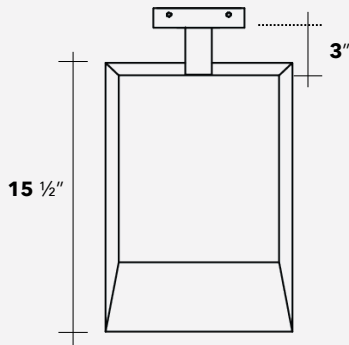

Date:

Type:

Project:

WED-S - WALL MOUNT

DESCRIPTION:

Constructed of fabricated aluminum with door frame design.

Name	Lamping	Lumens	Color Temp	Electrical		Mounting	
WED-S	60W LED (Max)	7800	3000K	UNV	120-277V	WM	Wall Mount
			4000K	HLV	347-480V		
			5000K				
	*Contact for other wattages		*Specify other				

Dimensions & Mounting (drawings are not to scale)

Iso View

Polar Graph

Forward Throw