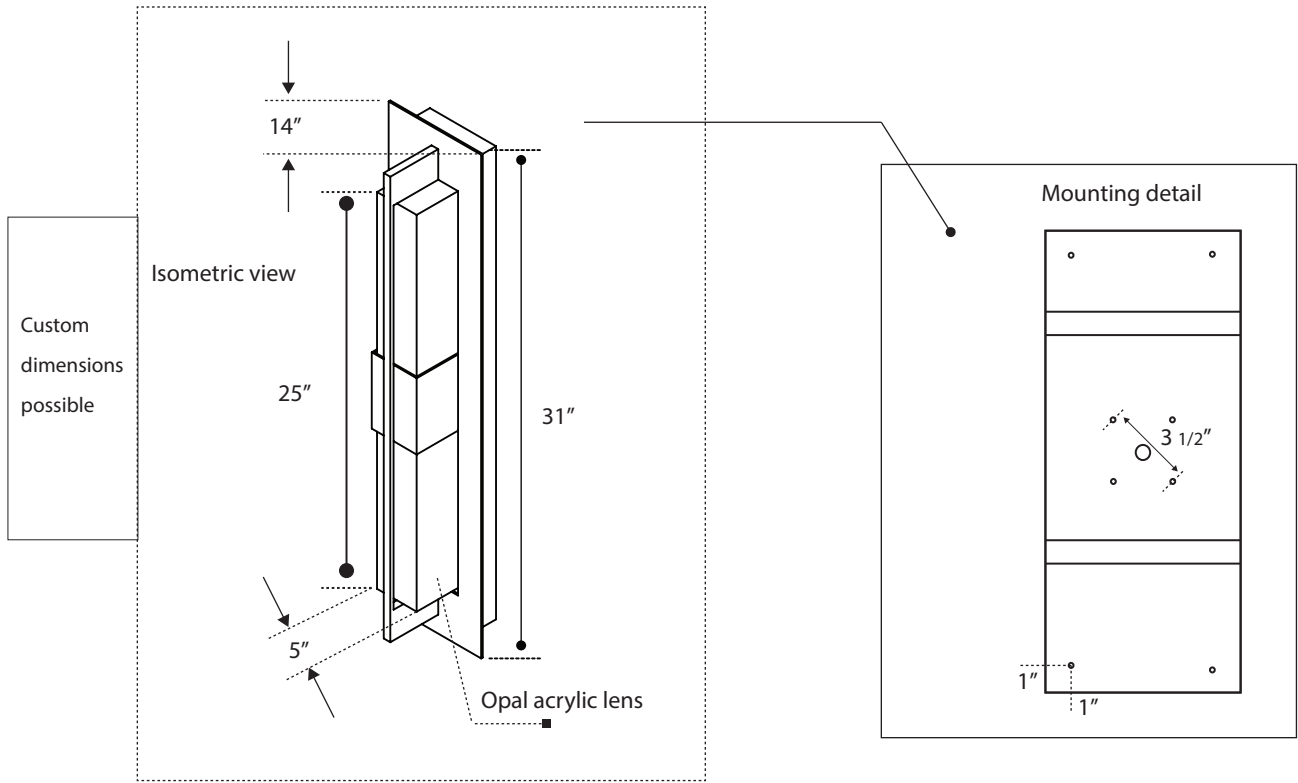

Dimensions & Mounting:

Please note that drawings are not to scale.