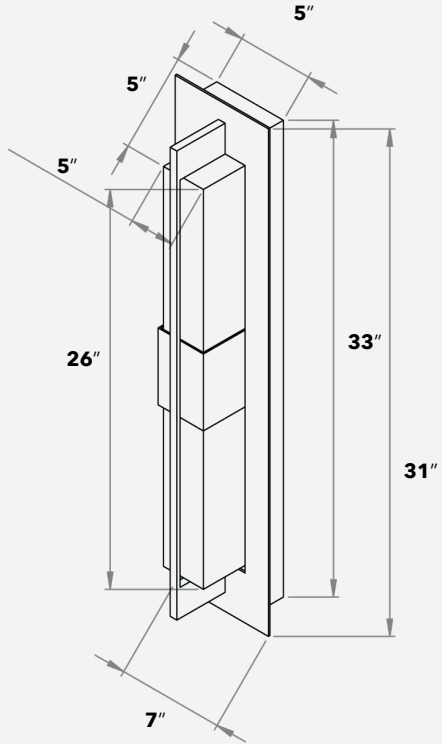

Dimensions & Mounting (drawings are not to scale)

Mounting Details

Polar Graph

Front Light