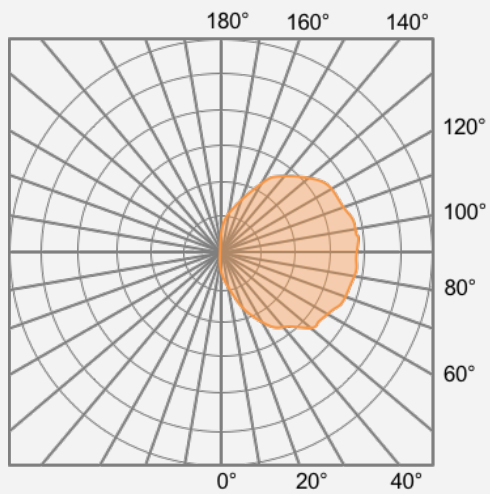

Dimensions & Mounting (drawings are not to scale)

Mounting Details

Polar Graph

Front Light