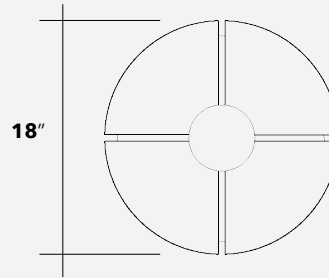

Date:
Type:
Project:

STAR - WALL MOUNT

DESCRIPTION:

STAR is distinctive outdoor wall mounted luminaire designed to complement modern structures. Standard is front and back lit with an opal acrylic lens.

Name	Lamping	Lumens	Color Temp	Electrical		Mounting	
STAR	25W LED (Max)	3484	3000K	UNV	120-277V	WM	Wall Mount
			4000K	HLV	347-480V		
	Red, Green and Blue LEDs		5000K				
	*Contact for other wattages	*Contact for custom	*Specify other				

Dimensions & Mounting (drawings are not to scale)

Polar Graph

Front & Back Light