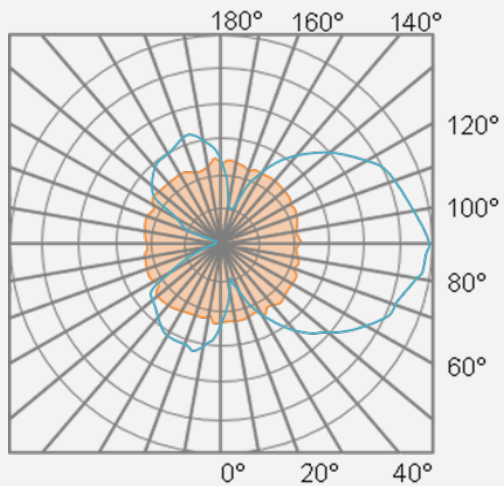

Date:
Type:
Project:

STAR - WALL MOUNT

DESCRIPTION:

STAR is distinctive outdoor wall mounted luminaire designed to complement modern structures. Standard is front and back lit with an opal acrylic lens.

Name	Lamping	Lumens	Color Temp	Electrical		Mounting	
STAR	25W LED (Max)	3484	3000K	UNV	120-277V	WM	Wall Mount
			4000K	HLV	347-480V		
	Red, Green and Blue LEDs		5000K				
	*Contact for other wattages	*Contact for custom	*Specify other				

Dimensions & Mounting (drawings are not to scale)

Polar Graph

Front & Back Light