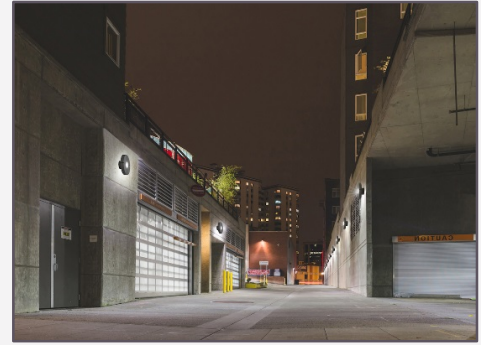

Date:
Type:
Project:

STAR - WALL MOUNT

DESCRIPTION:

STAR is distinctive outdoor wall mounted luminaire designed to complement modern structures. Standard is front and back lit with an opal acrylic lens.

Name	Lamping	Lumens	Color Temp	Electrical		Mounting	
STAR	25W LED (Max)	3484	3000K	UNV	120-277V	WM	Wall Mount
			4000K	HLV	347-480V		
	Red, Green and Blue LEDs		5000K				
	*Contact for other wattages	*Contact for custom	*Specify other				