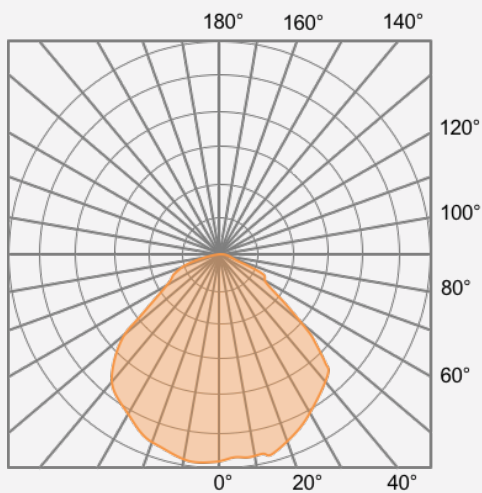

### Dimensions & Mounting (drawings are not to scale)

ISO View

### Polar Graph

Down Light