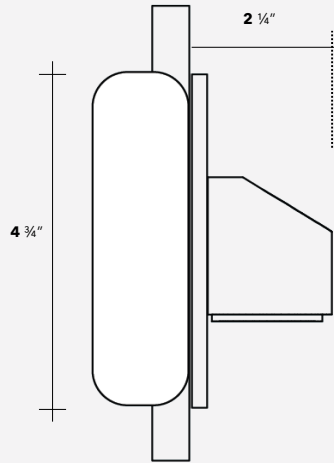

✦ Lumens are based on Max Wattage and 5000K CCT

Std - Standard Offering

SSL-25- \_\_\_\_\_

**Customization Notes:**

▶▶▶ Info on this spec sheet will change without notice as product development is an ongoing process.

### Dimensions & Mounting (drawings are not to scale)

ISO View

### Polar Graph

Down Light