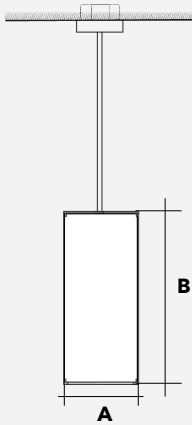

Date:
Type:
Project:

SRBP - CEILING MOUNT

DESCRIPTION:

SRBP is a pendant mounted cylinder made of heavy duty corrosion resistant extruded aluminum housing with a cast aluminum door frame.

Name	Lamping		Lumens	Color Temp	Electrical		Mounting	
SRBP	6X12	18W LED (Max)	2378	3000K	UNV	120-277V	P24	24" Pendant Stem
	6X15	29W LED (Max)	3235	4000K	HLV	347-480V	AC24	24" Aircraft Cable
	8X15	50W LED (Max)	7306	5000K			3C	Hook with 3' Electrical Cord
	8X18	50W LED (Max)	7306				3CP	3' Chain with Electrical Cord
	13X20	72W LED (Max)	9795					
	*Contact for other wattages		*Contact for custom	*Specify other			*Contact for other lengths	

Dimensions & Mounting (drawings are not to scale)

	A	B
SRBP (6X12)	6"	12"
SRBP (6X15)	6"	15"
SRBP (8X16)	8"	15"
SRBP (8X18)	8"	18"
SRBP (13X20)	13"	20"

Polar Graph