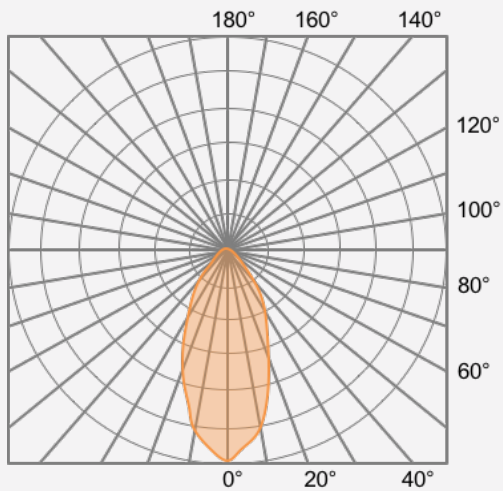

Dimensions & Mounting

	A	B
SRBC (6X12)	6"	12"
SRBC (6X15)	6"	15"
SRBC (8X16)	8"	15"
SRBC (8X18)	8"	18"
SRBC (13X20)	13"	20"

Polar Graph

Medium Beam