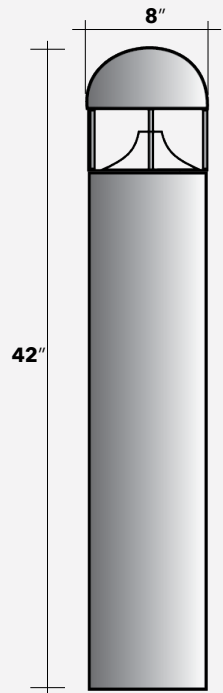

<b>Date:</b>
<b>Type:</b>
<b>Project:</b>

**SRB8X - BOLLARD**

**DESCRIPTION:**

Bollard with rounded top and deco bars providing ample symmetrical light patterns for walkways and pathways.

Name	Lamping	Lumens	Color Temp	Electrical		Mounting	
SRB8X	48 LED (Max)	6930	3000K	UNV	120-277V	ABT	Anchors, Bolts & Template
	70HPS		4000K	HLV	347-480V		
	100MH		5000K	TT	Tri-Tap (HID)		
	18LPS			MT	Multi-Tap (HID)		
	PLT42						
	*Contact for other wattages	*Contact for custom	*Specify other				

### Dimensions & Mounting (drawings are not to scale)

### Polar Graph