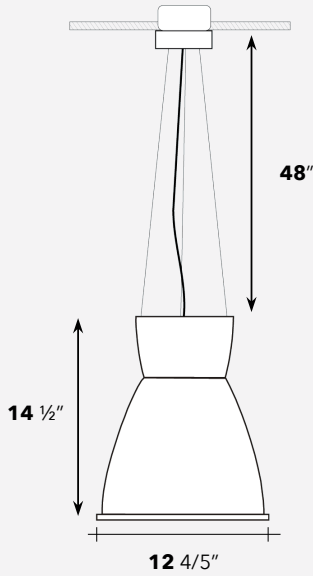

### Dimensions & Mounting (drawings are not to scale)

3AC48

703 (Aluminum) or  
703-C (Acrylic)