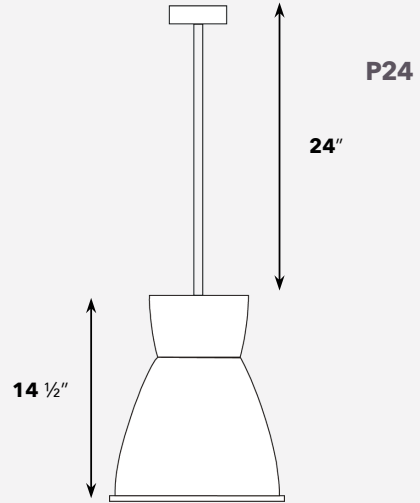

✦ Lumens are based on Max Wattage and 5000K CCT

▼ Lumens are for Down Light only.

Std - Standard Offering

SP700- \_\_\_\_\_ - \_\_\_\_\_ - \_\_\_\_\_ - \_\_\_\_\_ - \_\_\_\_\_ - \_\_\_\_\_ - \_\_\_\_\_ - \_\_\_\_\_

### Dimensions & Mounting (drawings are not to scale)

3AC48

703 (Aluminum) or  
703-C (Acrylic)