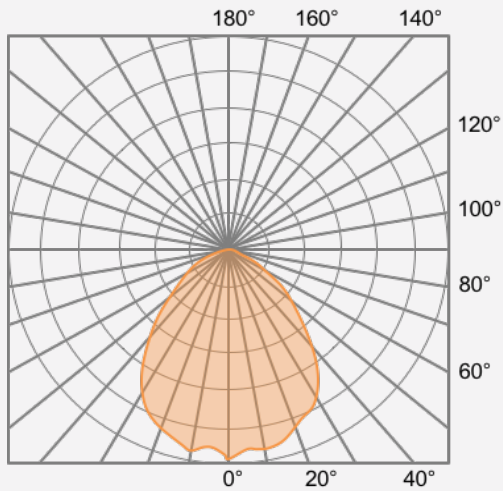

### Dimensions & Mounting (drawings are not to scale)

3AC48

703 (Aluminum) or  
703-C (Acrylic)

### Polar Graph

Down Light