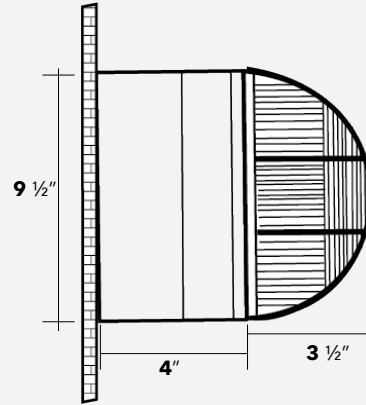

Dimensions & Mounting (drawings are not to scale)

Polar Graph

Front Light