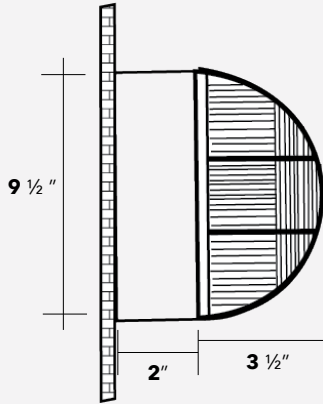

Dimensions & Mounting (drawings are not to scale)

Polar Graph

Front Light