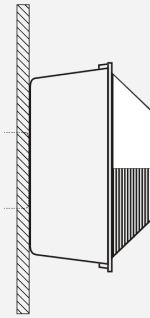

<b>Date:</b>
<b>Type:</b>
<b>Project:</b>

**SFPW - WALL MOUNT**

**DESCRIPTION:**

Die cast aluminum construction, lens is secured to housing with stainless steel hardware.

Name	Lamping	Lumens	Color Temp	Electrical		Mounting	
SFPW	48 LED (Max)	6240	3000K	UNV	120-277V	WM	Wall Mount
	70HPS		4000K	HLV	347-480V		
	70MH		5000K	TT	Tri-Tap (HID)		
	CFL42			MT	Multi-Tap (HID)		
	*Contact for other wattages	*Contact for custom	*Specify other				

Lens		Light Pattern		Options		Finishes	
LPL	Linear Prism Lens (Std)	FT	Forward Throw	TP	Tamperproof Hardware	BL	Black
FG	Frosted Glass Lens			PC	Button Photocell	WH	White
				SF	Single Fuse	SG	Silver Grey
				WG	Wire Guard	BZ	Bronze
							*See finishes brochure for custom

### Dimensions & Mounting (drawings are not to scale)