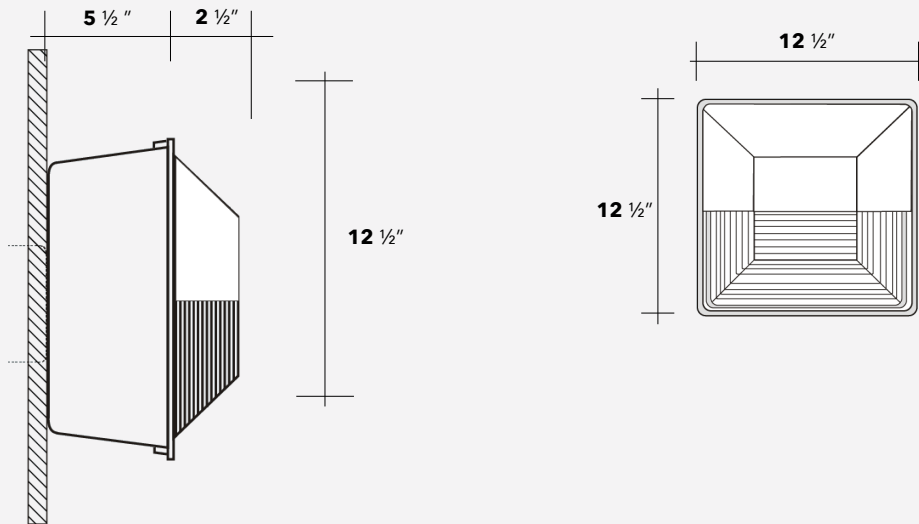

<b>Date:</b>
<b>Type:</b>
<b>Project:</b>

**SFPW - WALL MOUNT**

**DESCRIPTION:**

Die cast aluminum construction, lens is secured to housing with stainless steel hardware.

Name	Lamping	Lumens	Color Temp	Electrical		Mounting	
SFPW	48 LED (Max)	6240	3000K	UNV	120-277V	WM	Wall Mount
	70HPS		4000K	HLV	347-480V		
	70MH		5000K	TT	Tri-Tap (HID)		
	CFL42			MT	Multi-Tap (HID)		
	*Contact for other wattages	*Contact for custom	*Specify other				

✦ Lumens are based on Max Wattage and 5000K CCT

Std - Standard Offering

SFPW- \_\_\_\_\_

**Customization Notes:**

▶▶▶ Info on this spec sheet will change without notice as product development is an ongoing process.

### Dimensions & Mounting (drawings are not to scale)