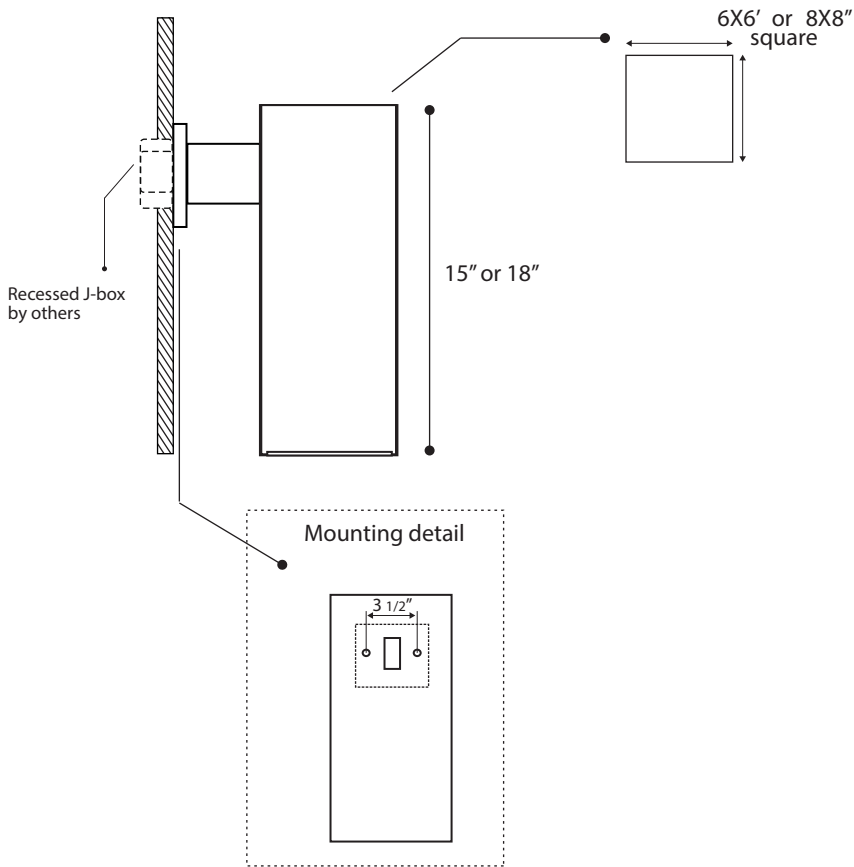

Mounting	Lens	Light Pattern	Options	Finishes
WM Wall mount	CG Clear glass lens	WB Wide beam	DM 0-10V dimming	Standard
	FG Frosted glass lens	MB Medium beam	WL Wet location	BL Black
	PG Prismatic glass lens	NB Narrow beam	PC Button photocell	WH White
			RGBW Programmable color changing LEDs	SG Silver Grey
			TP Tamperproof hardware	BZ Bronze
			TS Tamperproof screws	Custom
			AEL Quartz restrrike (relay)	CC Custom Color
			MEL Quartz restrrike (no relay)	See website for custom colors. Contact factory for physical samples.

- Lumens are based on max wattage & 5000K CCT
- IES files available upon request
- Std - Standard Offering

Dimensions & Mounting:

Please note that drawings are not to scale.

Listing:

Complies to CSA and UL standards.