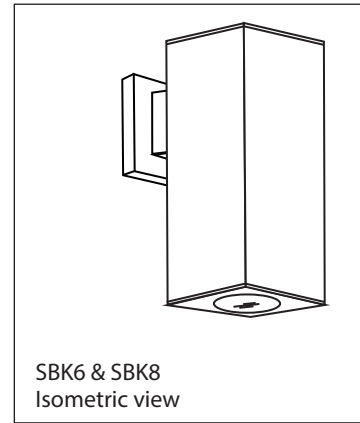

- Lumens are based on max wattage & 5000K CCT
- IES files available upon request
- Std - Standard Offering

Dimensions & Mounting:

Please note that drawings are not to scale.

Listing:

Complies to CSA and UL standards.