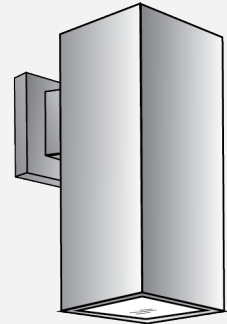

<b>Date:</b>
<b>Type:</b>
<b>Project:</b>

**SBK - WALL MOUNT**

**DESCRIPTION:**

Door frame design made of heavy duty Aluminum. Down light only.

Name	Lamping		Lumens	Color Temp	Electrical		Mounting	
SBK-6-15	6X15	20W LED 70 MH 70 HPS	2131	3000K	UNV	120-277V	WM	Wall Mount
SBK-8-15				4000K	HLV	347-480V		
SBK-8-20				5000K	TT	Tri-Tap (HID)		
					MT	Multi-Tap (HID)		
	8X15	40W LED 100 MH PLT57	5750					
	8X20	58W LED 175 MH	7445					
	*Contact for other wattages		*Contact for custom	*Specify other				

### Dimensions & Mounting (drawings are not to scale)

	A	B
SBK (6X15)	6"	15"
SBK (8X18)	8"	18"
SBK (8X20)	8"	20"