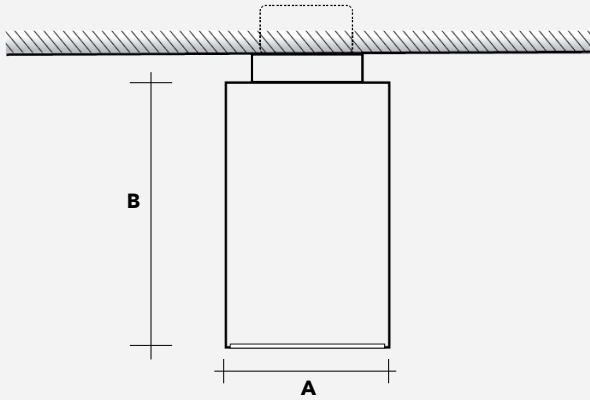

<b>Date:</b>
<b>Type:</b>
<b>Project:</b>

**SBC - CEILING MOUNT**

**DESCRIPTION:**

Door frame design made of heavy duty aluminum. Ceiling mounted.

Name	Lamping		Lumens	Color Temp	Electrical		Mounting	
	Size	Wattage			UNV	Voltage	Mount	Mounting
SBC-6-12	6X12	18W LED (Max)	2378	3000K	UNV	120-277V	CM	Ceiling Mount
SBC-6-15	6X15	29W LED (Max)	3235	4000K	HLV	347-480V		
SBC-8-15	8X15	50W LED (Max)	7306	5000K				
SBC-8-18	8X18	50W LED (Max)	7306					
SBC-13-20	13X20	72W LED (Max)	9795					
	*Contact for other wattages		*Contact for custom	*Specify other			*Contact for other lengths	

## Dimensions & Mounting (drawings are not to scale)

	A	B
SBC (6X12)	6"	12"
SBC (6X15)	6"	15"
SBC (8X16)	8"	15"
SBC (8X18)	8"	18"
SBC (13X20)	13"	20"