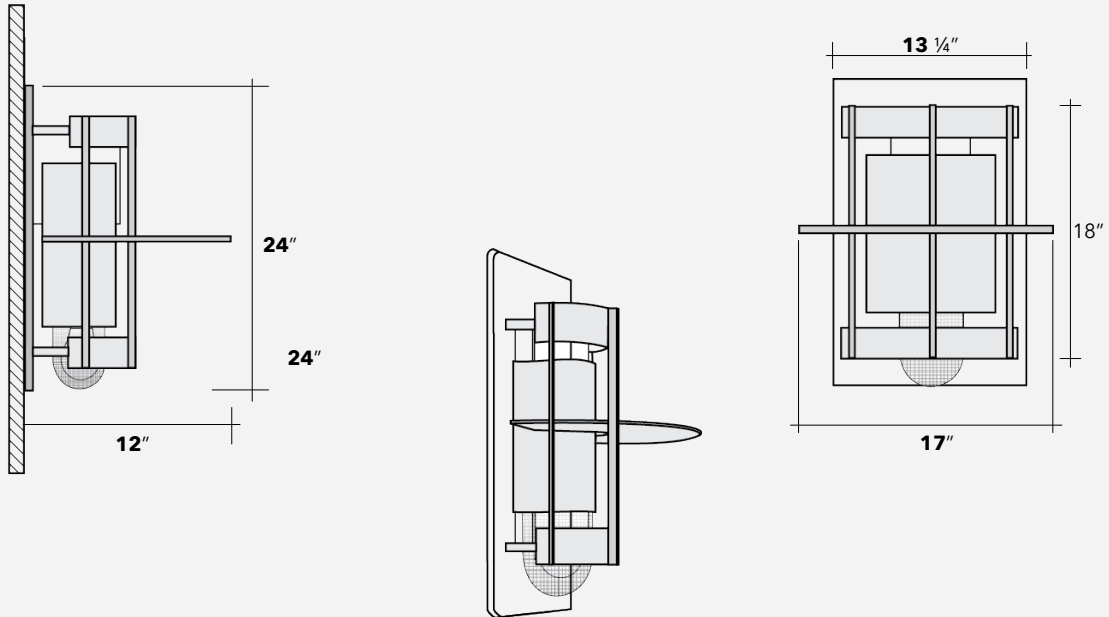

Date:
Type:
Project:

SAT - WALL MOUNT

DESCRIPTION:

Extruded aluminum housing construction with 3 vertical trusses supporting upper and lower glade shields.

Name	Lamping	Lumens	Color Temp	Electrical		Mounting	
SAT	2x20W LED	5388	3000K	UNV	120-277V	WM	Wall Mount
	70 MH		4000K	HLV	347-480V		
	2PLT42		5000K	TT	Tri-Tap (HID)		
				MT	Multi-Tap (HID)		
	*Contact for other wattages	*Contact for custom	*Specify other				

Dimensions & Mounting (drawings are not to scale)

Polar Graph

Up and Down Light