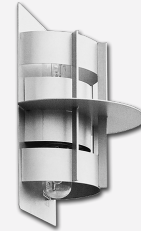

Date:
Type:
Project:

SAT - WALL MOUNT

DESCRIPTION:

Extruded aluminum housing construction with 3 vertical trusses supporting upper and lower glade shields.

Name	Lamping	Lumens	Color Temp	Electrical		Mounting	
SAT	2x20W LED	5388	3000K	UNV	120-277V	WM	Wall Mount
	70 MH		4000K	HLV	347-480V		
	2PLT42		5000K	TT	Tri-Tap (HID)		
				MT	Multi-Tap (HID)		
	*Contact for other wattages	*Contact for custom	*Specify other				

Lens		Light Pattern		Options		Finishes		
CGB	Clear Glass Bullet	UD	Up and Down Light (Std)	SF	Single Fuse	BL	Black	
PGB	Prismatic Glass Bullet			PC	Button Photocell	WH	White	
FGB	Frosted Glass Bullet			DM	0-10V Dimming	SG	Silver Grey	
				SAT-W	Center Disk	BZ	Bronze	
				SAT-OS	Off-set Disk			
							*See finishes info on website	