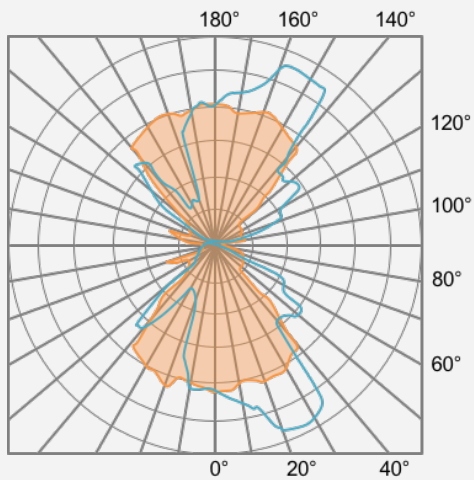

Dimensions & Mounting (drawings are not to scale)

Polar Graph

Up and Down Light