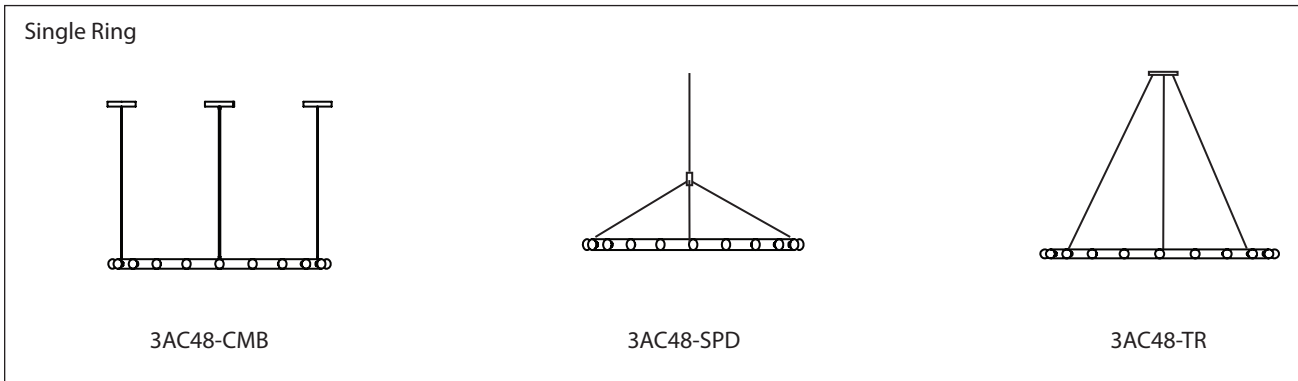

Contact for custom Contact for custom Contact for custom

Mounting	Lens	Light Pattern	Options	Finishes
3AC48-CMB 3X48" aircraft cables with individual canopies	Not available	EG Encompassing glow	SR Single ring DR Double ring	Black BL Black WH White SG Silver Grey BZ Bronze Custom
3AC48-SPD 3 aircraft cables connect to spider mount hub				
3AC48-TR 3 aircraft cables converge to a single canopy				
3AC48-SPD-P Combination of aircraft cables and stem				CC Custom Color See website for custom colors. Contact factory for physical samples.

- Lumens are based on max wattage & 5000K CCT
- IES files available upon request
- Std - Standard Offering

Dimensions & Mounting:

Please note that drawings are not to scale.

Listing:

Complies to CSA and UL standards.