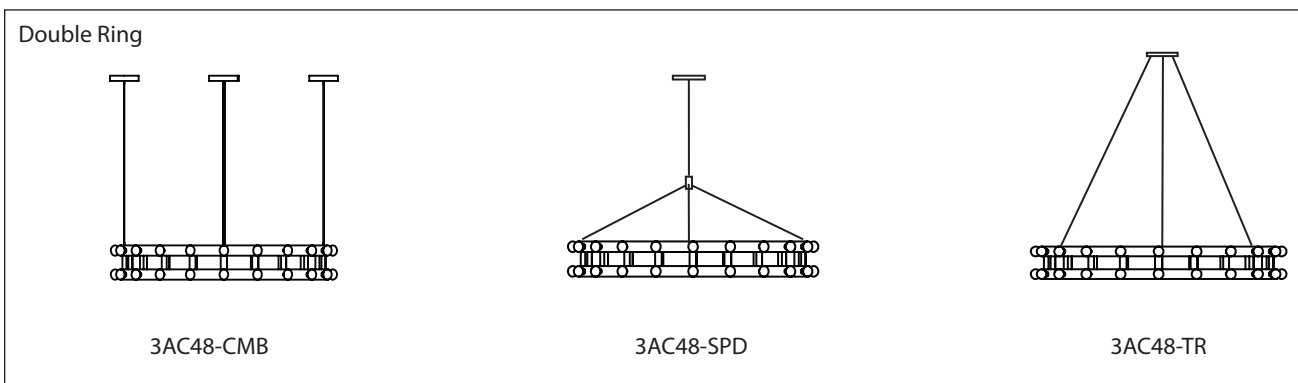

Contact for custom Contact for custom Contact for custom

Mounting	Lens	Light Pattern	Options	Finishes
3AC48-CMB 3X48" aircraft cables with individual canopies	Not available	EG Encompassing glow	SR Single ring DR Double ring	Black BL Black WH White SG Silver Grey BZ Bronze Custom
3AC48-SPD 3 aircraft cables connect to spider mount hub				
3AC48-TR 3 aircraft cables converge to a single canopy				
3AC48-SPD-P Combination of aircraft cables and stem				CC Custom Color See website for custom colors. Contact factory for physical samples.

- Lumens are based on max wattage & 5000K CCT
- IES files available upon request
- Std - Standard Offering

Dimensions & Mounting:

Please note that drawings are not to scale.

Listing:

Complies to CSA and UL standards.