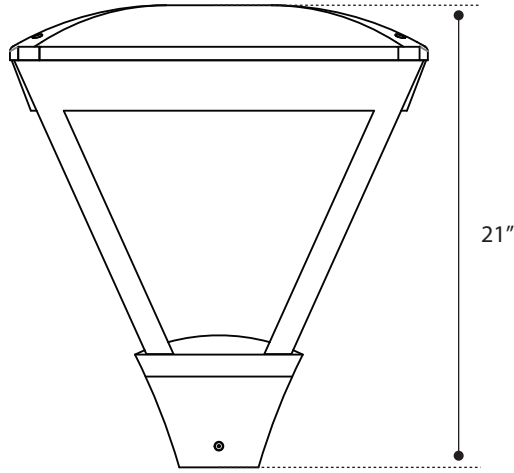

Dimensions & Mounting:

Please note that drawings are not to scale.

Side view