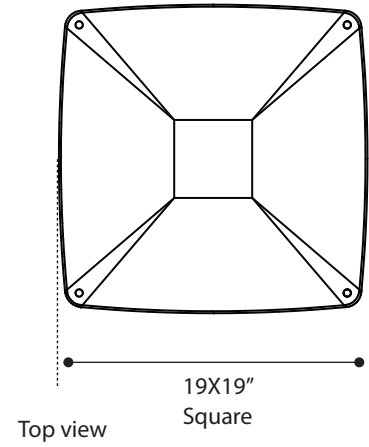

- Lumens are based on max wattage & 5000K CCT
- IES files available upon request
- Std - Standard Offering

**Dimensions & Mounting:**

Please note that drawings are not to scale.

Side view

Top view

**Listing:**