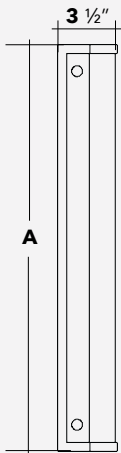

**Date:**

**Type:**

**Project:**

**MESH - WALL MOUNT**

**DESCRIPTION:**

MESH was created for the illumination of exterior spaces such as building entrances and walkways.

Name	Lamping		Lumens	Color Temp	Electrical		Mounting	
MESH-23	23"	20W LED (Max)	3520	3000K	UNV	120-277V	WM	Wall Mount
MESH-36	36"	30W LED (Max)	5280	4000K	HLV	347-480V		
MESH-48	48"	40W LED (Max)	7040	5000K				
	*Contact for other wattages		*Contact for custom	*Specify other				

✦ Lumens are based on Max Wattage and 5000K CCT

Std - Standard Offering

MESH- \_\_\_\_\_

**Customization Notes:**

▶▶▶ Info on this spec sheet will change without notice as product development is an ongoing process.

### Dimensions & Mounting (drawings are not to scale)

Side View

Front View

### Polar Graph

Front Light