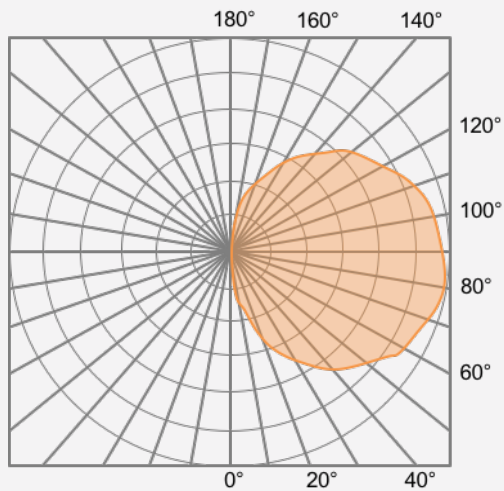

### Dimensions & Mounting (drawings are not to scale)

Side View

Front View

#### Other Decorative MESH Options:

Honey Comb

Slot

### Polar Graph

Front Light